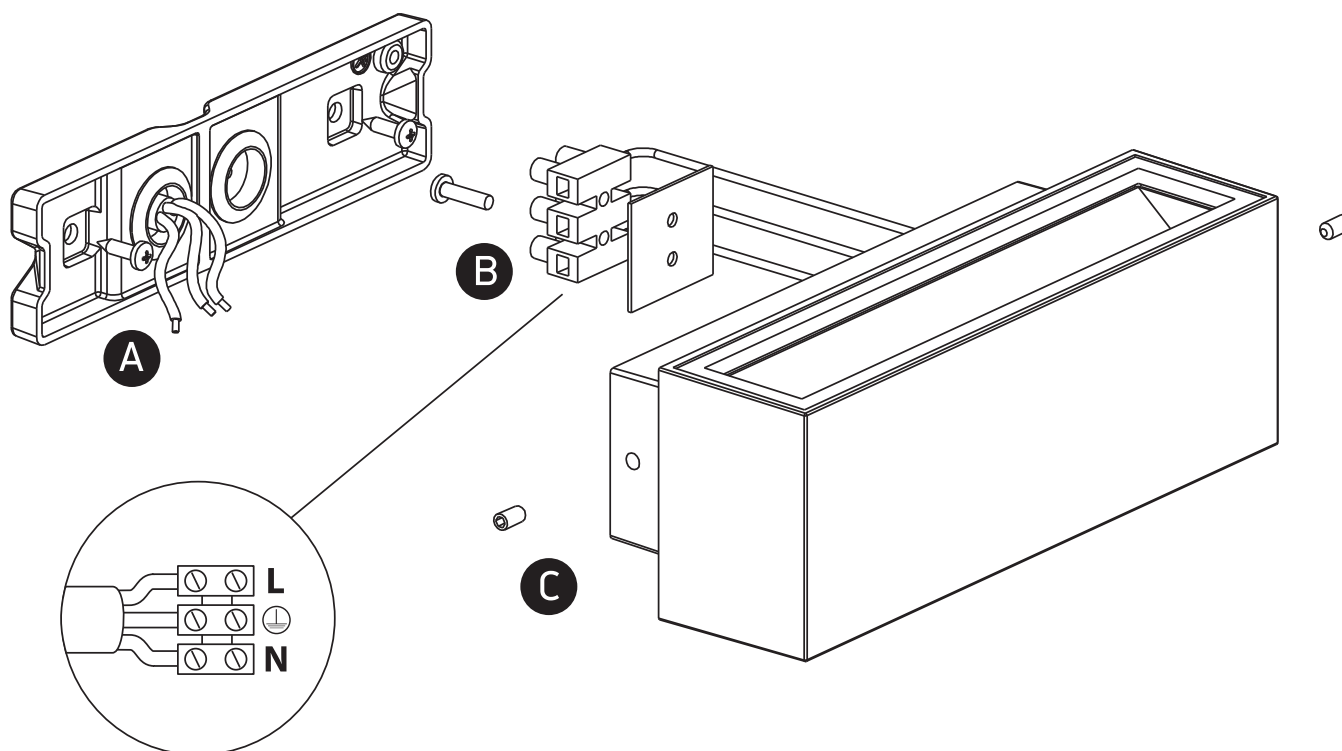

INSTALLATION MANUAL

67374, 67374A

ecolight

80
CRI

67374: 230V | SMD 5630 | 2x3W | IP54 | Die cast

67374A: 230V | SMD 2835 | 2x6W | IP54 | Die cast

Complete with driver.

Warnings: