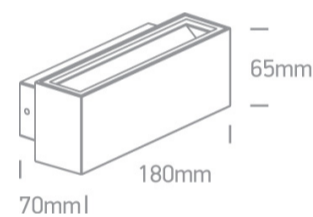

13 Wall & Ceiling LED>Outdoor Wall Up & Down Lights Die cast

67374A/W/W

2x6W LED wall light, IP54, ideal for both indoor and outdoor installation.

Complete with driver.

Complies with standard EN60598-1 and any other specific standards.

Downloads

Dimensions

Physical Specification

Item Group	13 Wall & Ceiling LED
Family	Outdoor Wall Up & Down Lights Die cast
Order Code	67374A/W/W
Colour	White
Material	Die Cast
Shape	Rectangular
Length	180mm
Width	70mm
Height	65mm
Surface Wall	Yes
Indoor	Yes
Outdoor	Yes

Colour Temperature	3000K
Lumen Output	2x420lm
Light Efficiency	70lm/W
CRI	80
Illumination Diagram	

Packing Info

Box Length	8cm
Box Width	7,5cm
Box Height	18,5cm
Box Weight	0.800kg
Pcs/Carton	12
Barcode	5291889043607
HS Code	9405409900