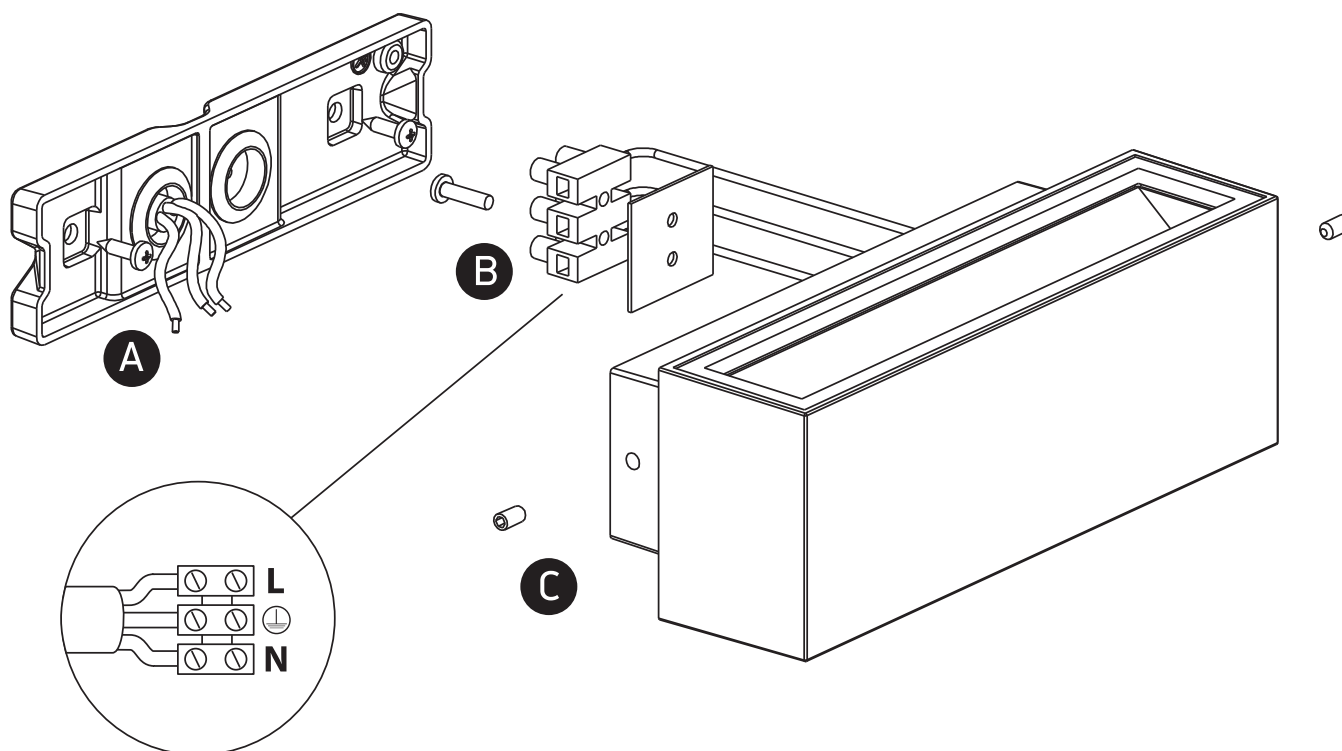

# INSTALLATION MANUAL

67374, 67374A

**ecolight**

80  
CRI

67374: 230V | SMD 5630 | 2x3W | IP54 | Die cast

67374A: 230V | SMD 2835 | 2x6W | IP54 | Die cast

Complete with driver.