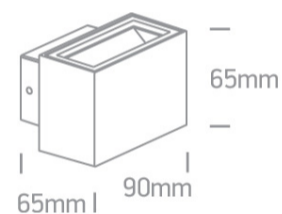

13 Wall &amp; Ceiling LED&gt;Outdoor Wall Up &amp; Down Lights Die cast

**67374/W/W**

2x3W LED wall light, IP54, ideal for both indoor and outdoor installation.

Complete with driver.

Complies with standard EN60598-1 and any other specific standards.

## Dimensions

White

Material

Die Cast

Shape

Rectangular

Length

90mm

Width	65mm
Height	65mm
Surface Wall	Yes
Indoor	Yes
Outdoor	Yes
Adjustable	No

## Packing Info

Box Length	7,5cm
Box Width	7,5cm
Box Height	11cm
Box Weight	0.462kg
Pcs/Carton	24
Barcode	5291889043584
HS Code	9405409900

Certification & Warranty

Warranty

2 Years

Weee Directive

Yes

switch to  
**one light!**