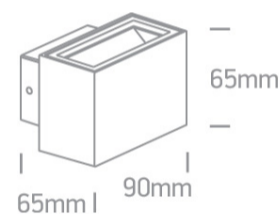

13 Wall & Ceiling LED>Outdoor Wall Up & Down Lights Die cast

67374/AN/W

2x3W LED wall light, IP54, ideal for both indoor and outdoor installation.

Complete with driver.

Complies with standard EN60598-1 and any other specific standards.

Downloads

Dimensions

Physical Specification

Item Group	13 Wall & Ceiling LED
Family	Outdoor Wall Up & Down Lights Die cast
Order Code	67374/AN/W
Colour	Anthracite
Material	Die Cast
Shape	Rectangular
Length	90mm
Width	65mm
Height	65mm
Surface Wall	Yes
Indoor	Yes
Outdoor	Yes

Colour Temperature	3000K
Lumen Output	2x210lm
Light Efficiency	70lm/W
CRI	80
Illumination Diagram	

Packing Info

Box Length	7,5cm
Box Width	7,5cm
Box Height	11cm
Box Weight	0.462kg
Pcs/Carton	24
Barcode	5291889043591
HS Code	9405409900