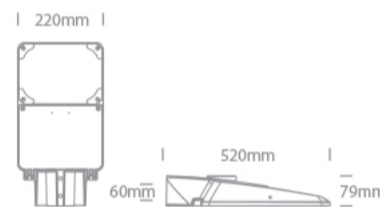

Dimensions