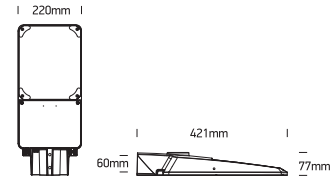

INSTALLATION MANUAL

70116B

100-240V | 96xSMD 3030 | 75W | IP66 | Aluminium + glass
Complete with 968mA driver.

L	brown	black
N	blue	white
⊕	yellow/green	green

Warnings:

1. Make sure that the product is installed properly before connecting to electricity.
2. Do not cover the fitting.
3. Maintenance and installation should only be carried out by a professional electrician.