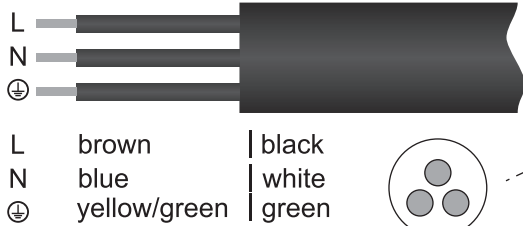

INSTALLATION MANUAL

70116B

100-240V | 96xSMD 3030 | 75W | IP66 | Aluminium + glass
Complete with 968mA driver.

L	brown	black
N	blue	white
⊕	yellow/green	green

Warnings:

1. Make sure that the product is installed properly before connecting to electricity.
2. Do not cover the fitting.
3. Maintenance and installation should only be carried out by a professional electrician.