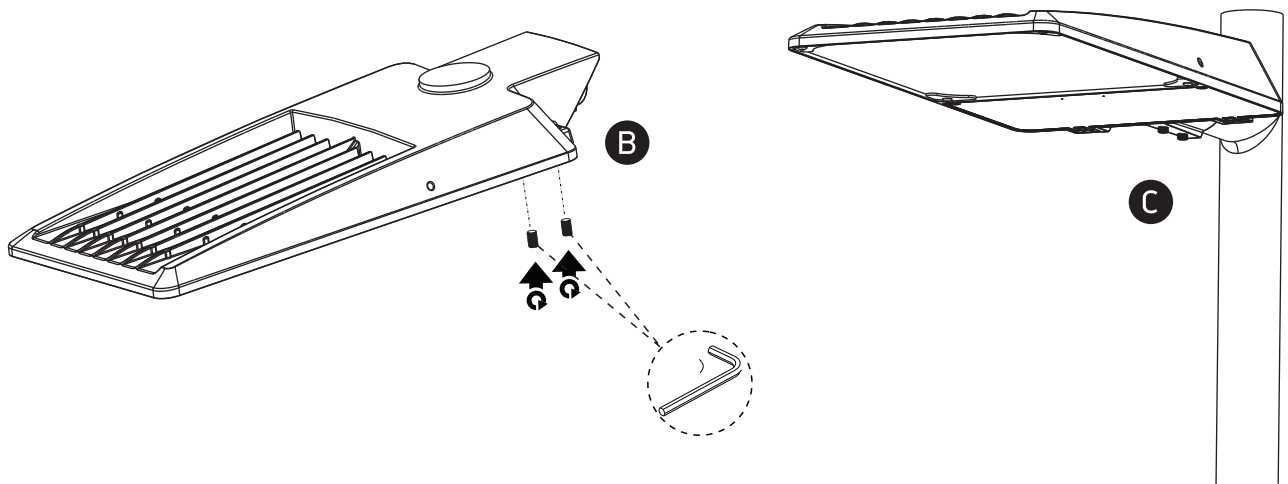

INSTALLATION MANUAL

70116B

100-240V | 96xSMD 3030 | 75W | IP66 | Aluminium + glass
Complete with 968mA driver.

L	brown	black
N	blue	white
⊕	yellow/green	green

Warnings:

1. Make sure that the product is installed properly before connecting to electricity.
2. Do not cover the fitting.
3. Maintenance and installation should only be carried out by a professional electrician.