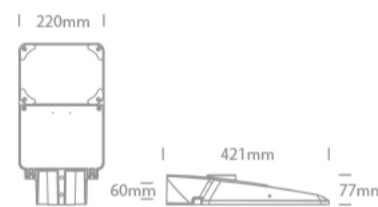

Dimensions