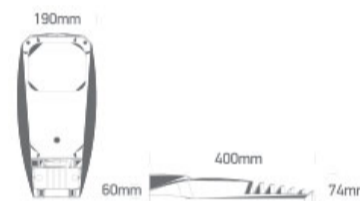

New 2023 Edition 2>Industrial & Floodlights

70114/B/W

LED street light with SMD LED. High lumen output ideal for replacement of old HPS and mercury street lighting fittings.

Post Diameter 60mm.

Complete with 950mA driver.

Complies with standard EN60598-1 and any other specific standards.

Downloads

Dimensions

Accessories

050326

Physical Specification

Item Group

New 2023 Edition 2

Shape

Rectangular

Length	400mm
Width	190mm
Height	74mm
Surface Floor/Ground	Yes
Outdoor	Yes
Adjustable	No
IK Rating	8

Electrical Characteristics

Gear	Built In
------	----------

Fitting + Driver

Input Voltage	100-240V
50 Hz	Yes
60 Hz	Yes
Safety Class	
Power(Watts)	50W
IP Rating	IP66
Light Source	LED built in
Dimmable	No
Cable Length	200cm
F Mark	

Fitting

Input Type	Constant Current
Input Current	950mA
Voltage	50V
Power(Watts)	47,5W
IP Rating	IP66
Light Source	LED built in
LED Type	SMD 2835

LED Brand

Smalite

Завантажено з mamadecor.ua

LED Number

64

Gear