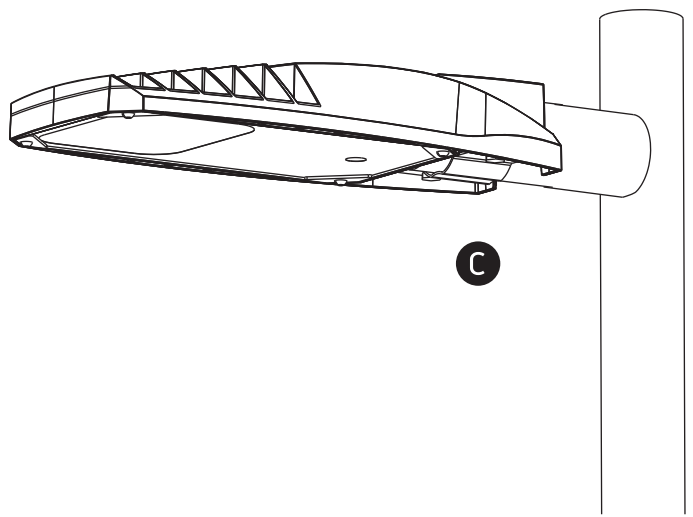

# INSTALLATION MANUAL

70114

**LED BUILT IN** | | |

100-240V | 64xSMD 2835 | 50W | IP66 | Plastic  
 Complete with 950mA driver.

| | |

L	—	—	—	—
N	—	—	—	—
⊕	—	—	—	—

L	brown	black
N	blue	white
⊕	yellow/green	green

Side up when installing

**Warnings:**

1. Make sure that the product is installed properly before connecting to electricity.
2. Do not cover the fitting.
3. Maintenance and installation should only be carried out by a professional electrician.