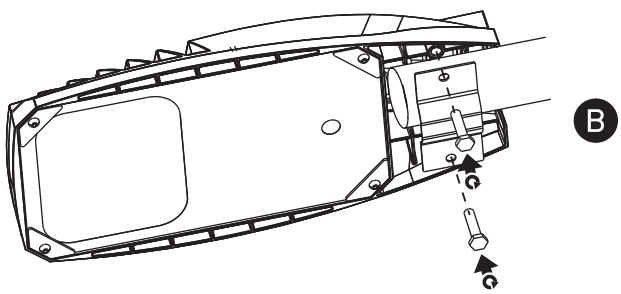

# INSTALLATION MANUAL

70114

**LED BUILT IN** | | |

100-240V | 64xSMD 2835 | 50W | IP66 | Plastic  
 Complete with 950mA driver.

| | |

L	—	—	—	—
N	—	—	—	—
⊕	—	—	—	—

L	brown	black
N	blue	white
⊕	yellow/green	green