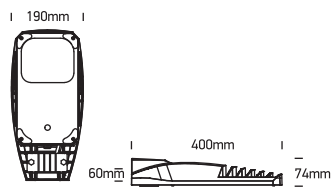

# INSTALLATION MANUAL

70114

**LED BUILT IN** | | |

100-240V | 64xSMD 2835 | 50W | IP66 | Plastic  
 Complete with 950mA driver.

| | |

L	—	—	—	—
N	—	—	—	—
⊕	—	—	—	—

L	brown	black
N	blue	white
⊕	yellow/green	green