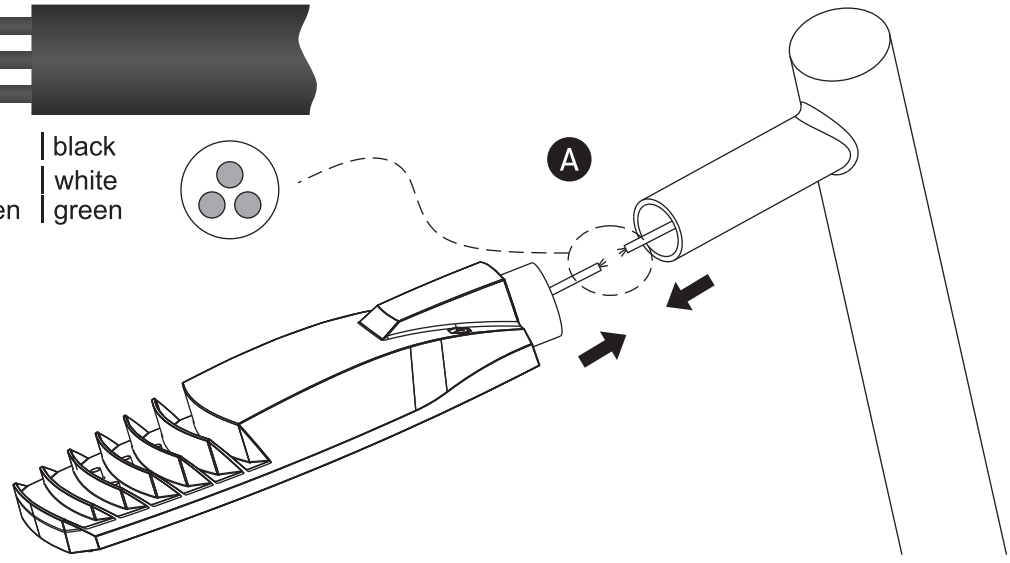

# INSTALLATION MANUAL

70114

**LED BUILT IN** | | |

100-240V | 64xSMD 2835 | 50W | IP66 | Plastic  
 Complete with 950mA driver.

| | |

L	—	—	—	—
N	—	—	—	—
⊕	—	—	—	—

L	brown	black
N	blue	white
⊕	yellow/green	green

Side up when installing

**Warnings:**

1. Make sure that the product is installed properly before connecting to electricity.
2. Do not cover the fitting.
3. Maintenance and installation should only be carried out by a professional electrician.