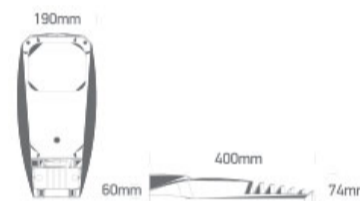

New 2023 Edition 2&gt;Industrial &amp; Floodlights

70114/B/C

LED street light with SMD LED. High lumen output ideal for replacement of old HPS and mercury street lighting fittings.

Post Diameter 60mm.

Complete with 950mA driver.

## Dimensions

Black

Material

Plastic

Shape

Rectangular

Length	400mm
Width	190mm
Height	74mm
Surface Floor/Ground	Yes
Outdoor	Yes
Adjustable	No
IK Rating	8