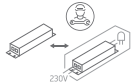

# INSTALLATION MANUAL

70112

**ecolight**

100-240V | LED | 75W | IP66 | Die cast  
Complete with 2400mA driver.

150cm

80 CRI

**Warnings:**

1. Make sure that the product is installed properly before connecting to electricity.
2. Do not cover the fitting.
3. Maintenance and installation should only be carried out by a professional electrician.