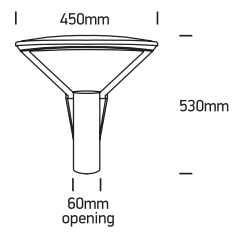

# INSTALLATION MANUAL

70112

**ecolight**

100-240V | LED | 75W | IP66 | Die cast  
Complete with 2400mA driver.

150cm

80 CRI

**Warnings:**

1. Make sure that the product is installed properly before connecting to electricity.
2. Do not cover the fitting.
3. Maintenance and installation should only be carried out by a professional electrician.