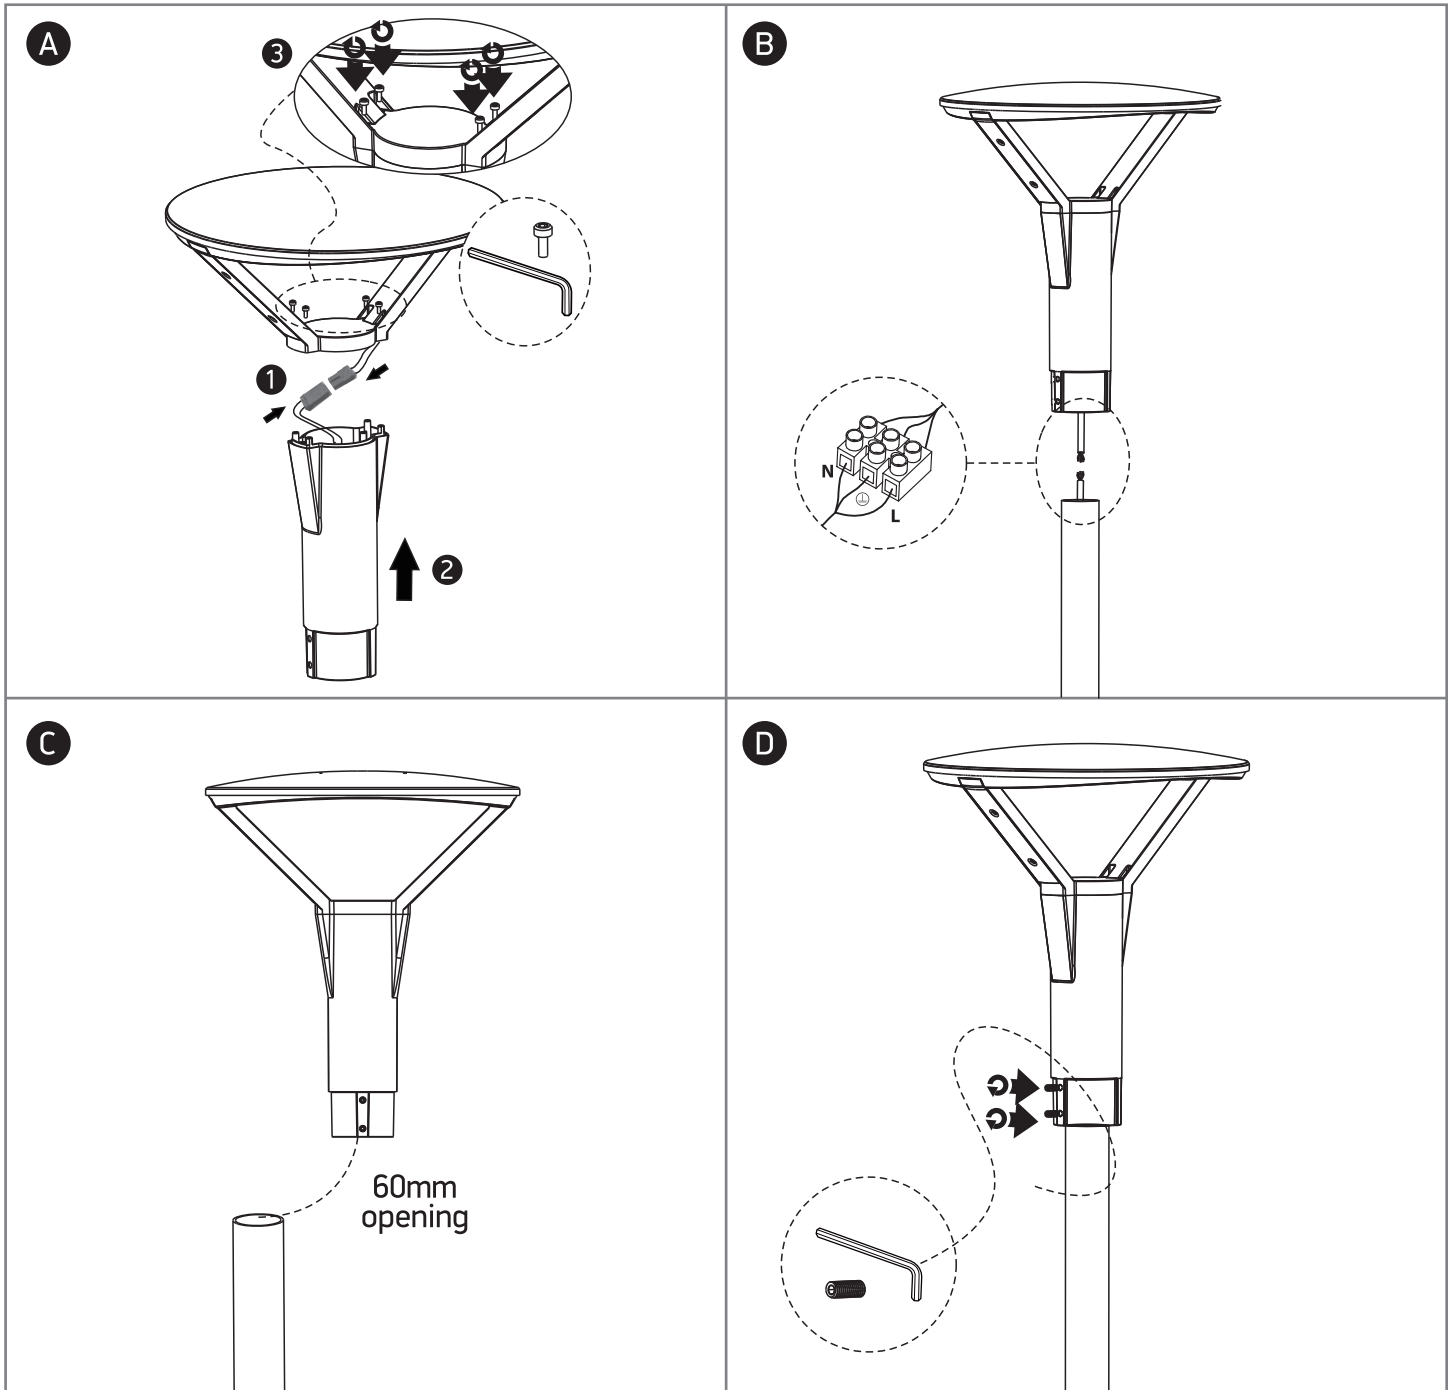

# INSTALLATION MANUAL

70112

**ecolight**

100-240V | LED | 75W | IP66 | Die cast  
Complete with 2400mA driver.

150cm

80 CRI

**Warnings:**

1. Make sure that the product is installed properly before connecting to electricity.
2. Do not cover the fitting.
3. Maintenance and installation should only be carried out by a professional electrician.