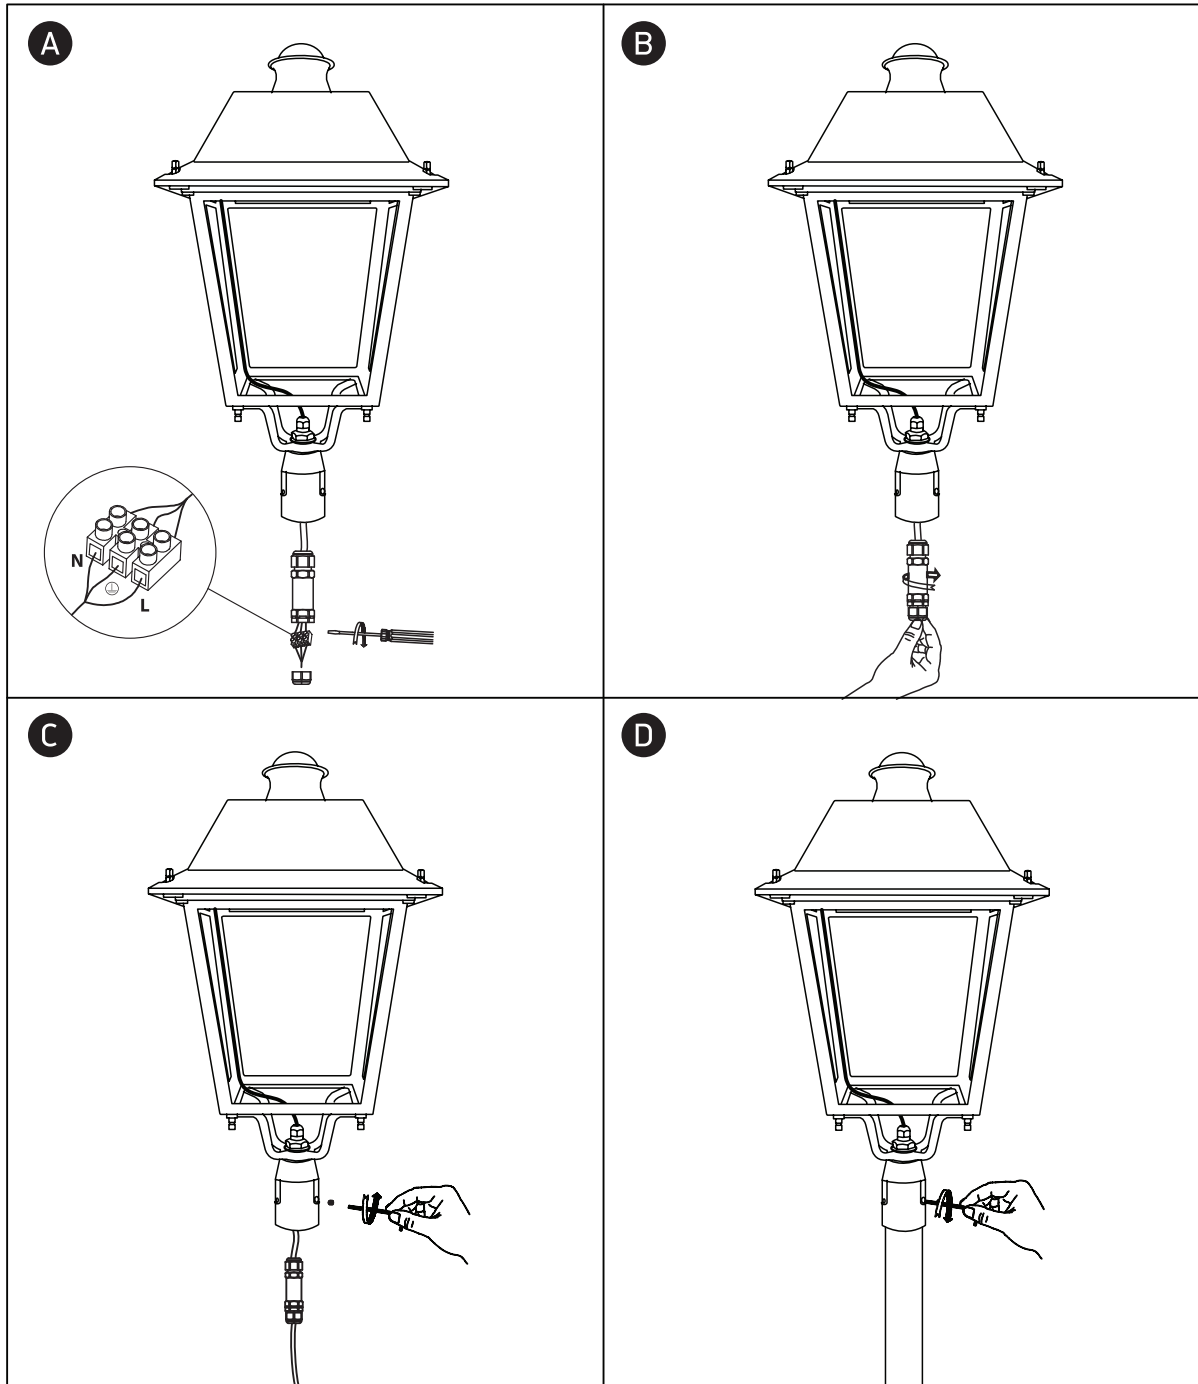

# INSTALLATION MANUAL

70110

**ecolight**

CE

RoHS  
COMPLIANT

NOT  
RECYCLABLE

425x425mm

820mm

65mm  
opening

100-240V | 60W | IP66 | Die cast

Complete with driver.

100cm

70  
CRI

**one**  
LIGHT