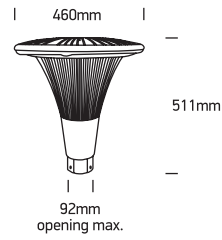

INSTALLATION MANUAL

70105

ecolight

CE

RoHS
COMPLIANT

NOT
DIMMABLE

100-240V | 50W | IP65 | Die cast

Complete with driver.

500cm
S

70
CRI

one
LIGHT

Warnings:

1. Make sure that the product is installed properly before connecting to electricity.
2. Do not cover the fitting.
3. Maintenance and installation should only be carried out by a professional electrician.