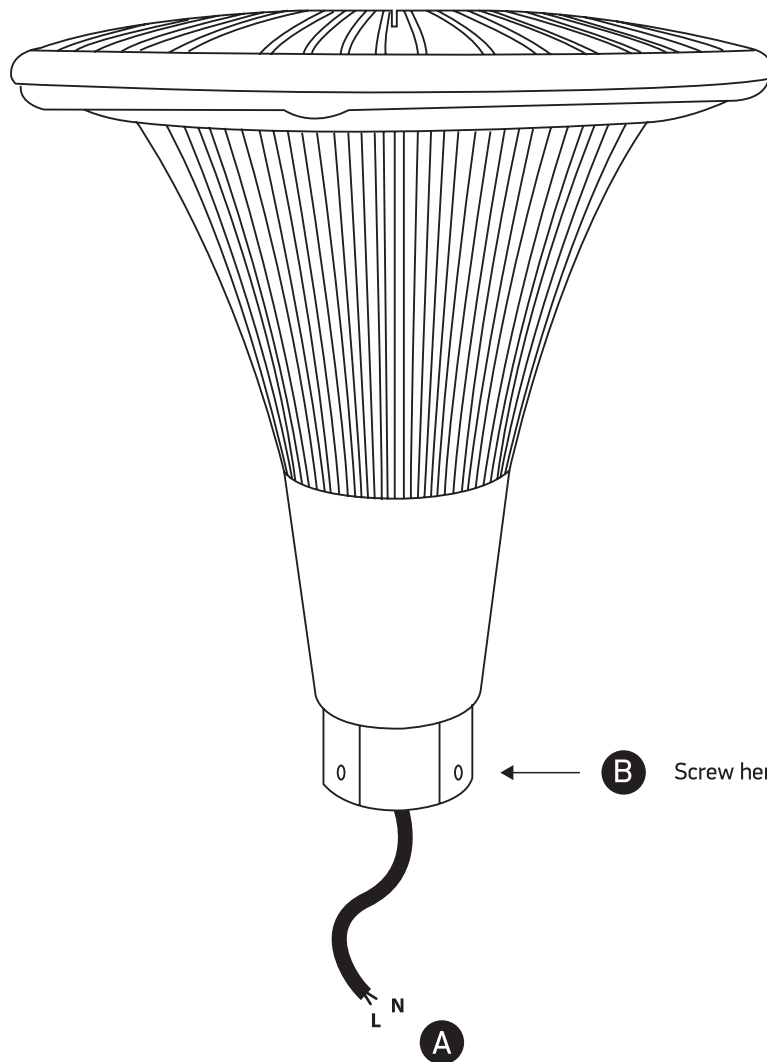

INSTALLATION MANUAL

70105

ecolight

CE

RoHS
COMPLIANT

NOT
DIMMABLE

100-240V | 50W | IP65 | Die cast

Complete with driver.

500cm
S

70
CRI

one
LIGHT

Warnings:

1. Make sure that the product is installed properly before connecting to electricity.
2. Do not cover the fitting.
3. Maintenance and installation should only be carried out by a professional electrician.