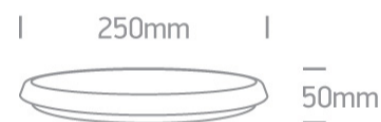

22 Emergency Lights>Emergency LED Plafo

67366E/W/W

12W Emergency LED plafo light, IP54, ideal for both indoor and outdoor installation.

Supplied with non-dimmable LED driver.

Complies with standard EN60598-1 and any other specific standards.

Downloads

Dimensions

Physical Specification

Item Group	22 Emergency Lights
Family	Emergency LED Plafo
Order Code	67366E/W/W
Colour	White
Material	PC
Diffuser Material	PC
Shape	Circular
Height	50mm
Diameter	250mm
Surface Ceiling	Yes
Indoor	Yes
Outdoor	Yes