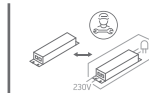

# INSTALLATION MANUAL

67366

**ecolight**

80 CRI

230V | SMD 2835 | 12W | IP54 | PC

Complete with driver

**one**  
LIGHT