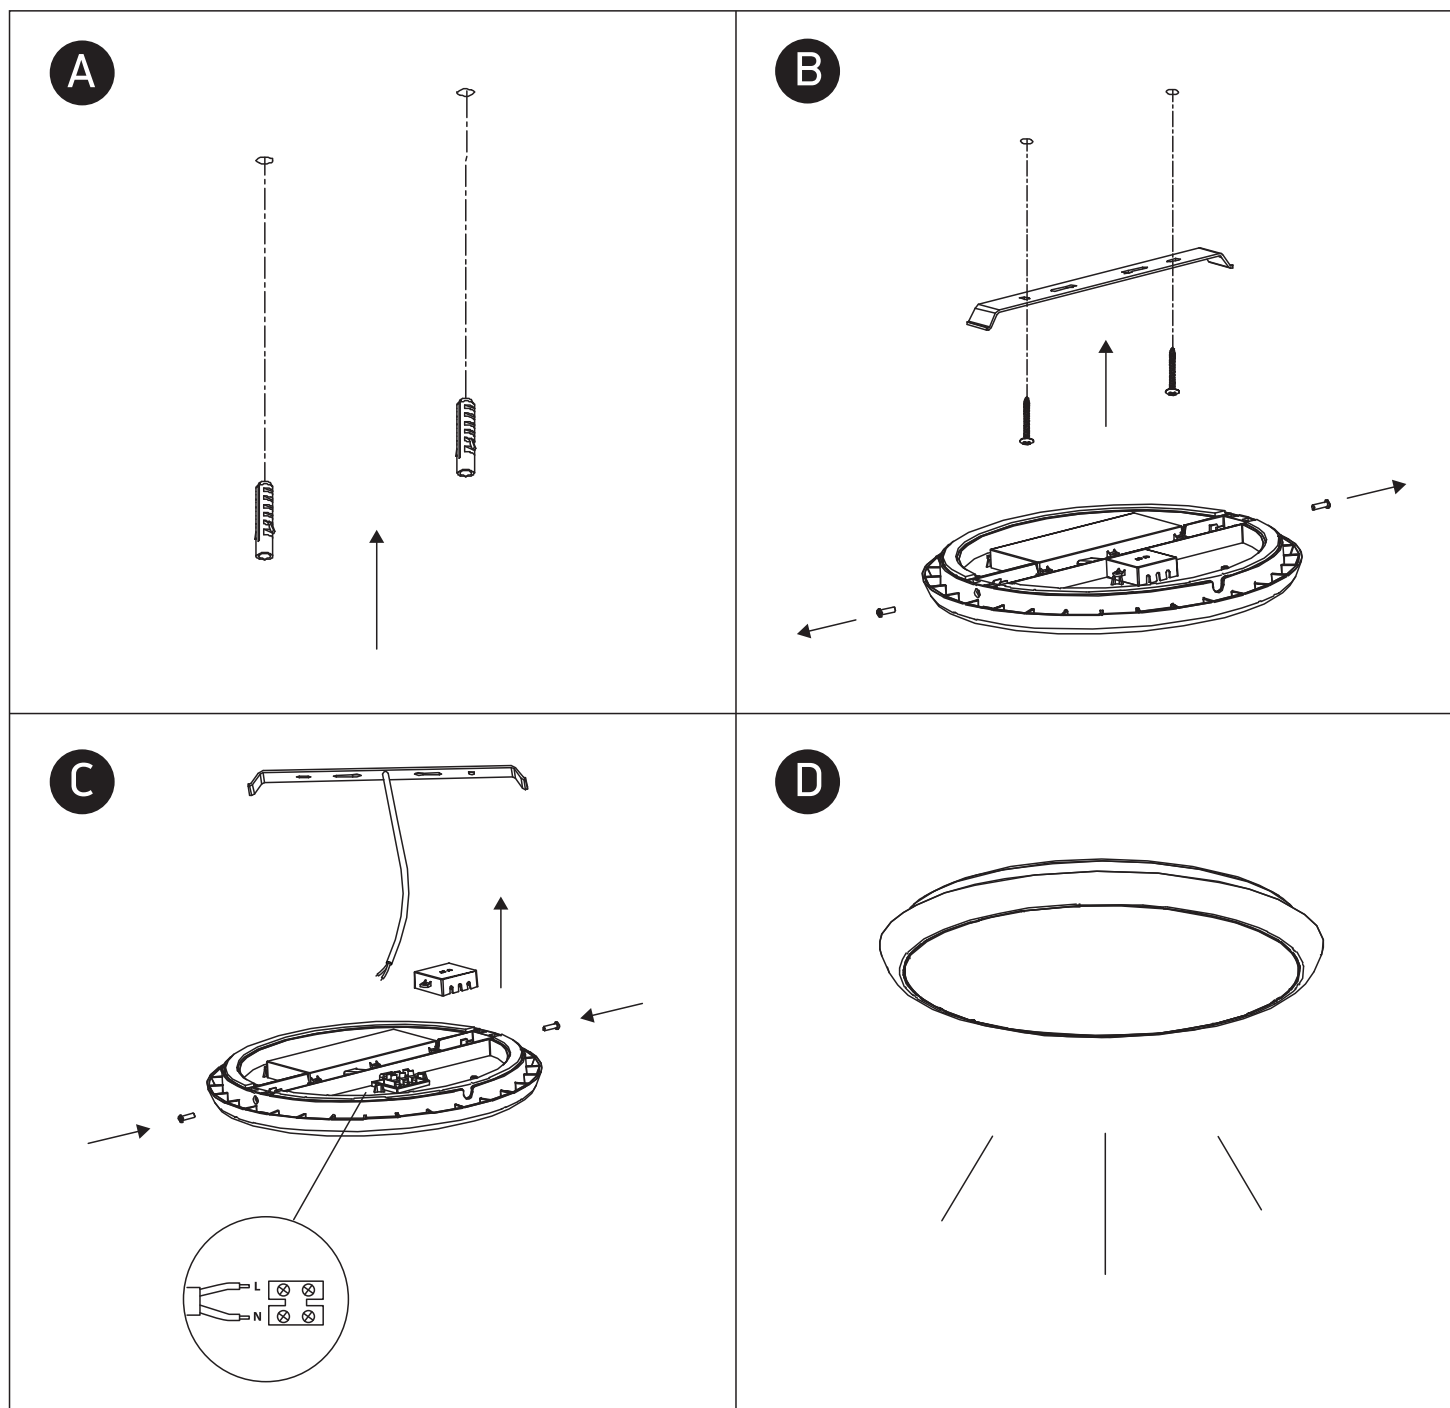

# INSTALLATION MANUAL

67366

**ecolight**

80 CRI

230V | SMD 2835 | 12W | IP54 | PC

Complete with driver

**one**  
LIGHT