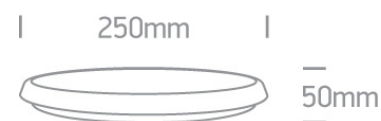

14 Plafo>The LED Slim Plafo Range Round

67366/W/W

12W LED slim plafo, IP54, ideal for both indoor and outdoor installation.

Supplied with non-dimmable LED driver.

Complies with standard EN60598-1 and any other specific standards.

Downloads

Dimensions

Physical Specification

Item Group	14 Plafo
Family	The LED Slim Plafo Range Round
Order Code	67366/W/W
Colour	White
Material	PC
Shape	Circular
Height	50mm
Diameter	250mm
Surface Ceiling	Yes
Indoor	Yes
Outdoor	Yes
Adjustable	No

Illumination Data

Colour Temperature	3000K
Lumen Output	900lm
Light Efficiency	75lm/W
CRI	80
Beam Angle	120°
Illumination Diagram	

Packing Info

Box Length	26cm
Box Width	26cm
Box Height	5,7cm
Box Weight	0.805kg
Pcs/Carton	20
Carton Length	60cm
Carton Width	54cm
Carton Height	29cm
Carton Weight	15,5Kg