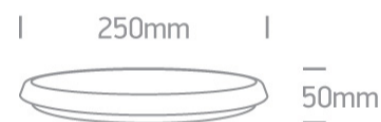

## 14 Plafo&gt;The LED Slim Plafo Range Round

67366/W/C

12W LED slim plafo, IP54, ideal for both indoor and outdoor installation.

Supplied with non-dimmable LED driver.

Complies with standard EN60598-1 and any other specific standards.

## Dimensions

## Physical Specification

Item Group	14 Plafo
Family	The LED Slim Plafo Range Round
Order Code	67366/W/C
Colour	White
Material	PC
Shape	Circular
Height	50mm
Diameter	250mm
Surface Ceiling	Yes
Indoor	Yes
Outdoor	Yes
Adjustable	No