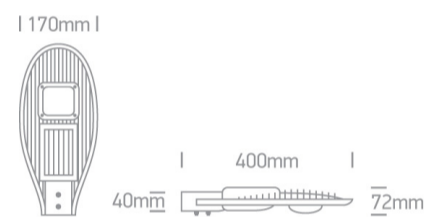

21 Industrial &amp; Floodlights&gt;The COB LED Street Light 20-80W

70080/AN/C

LED street light with COB LED. High lumen output ideal for replacement of old HPS and mercury street lighting fittings.

Supplied with non-dimmable LED driver.

## Dimensions

## Physical Specification

Item Group	21 Industrial & Floodlights
Family	The COB LED Street Light 20-80W
Order Code	70080/AN/C
Colour	Anthracite
Material	Die Cast
Shape	Rectangular
Length	170mm
Width	400mm
Height	72mm
Surface Floor/Ground	Yes
Outdoor	Yes
Adjustable	No

## Illumination Data

Colour Temperature	4000K
Lumen Output	1500lm
Light Efficiency	75lm/W
CRI	70
Beam Angle	120° x 60°
Illumination Diagram	