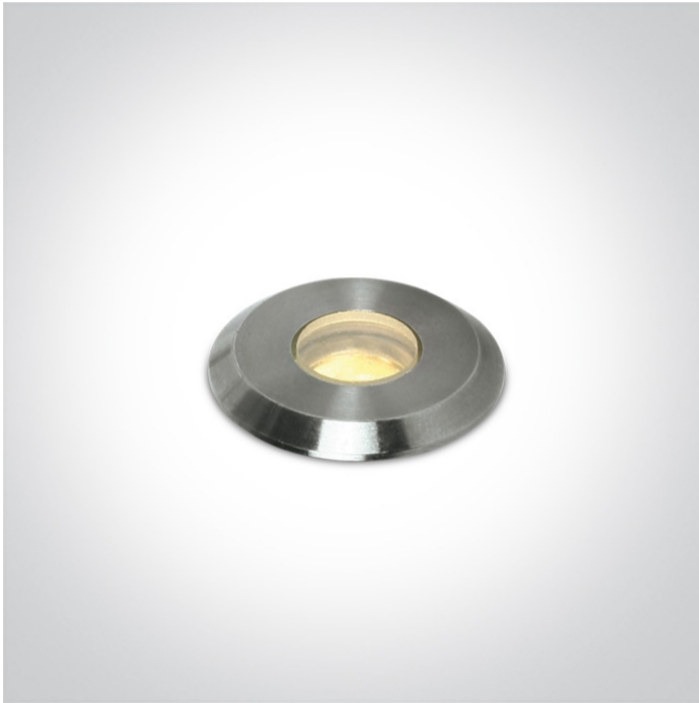

New 2021 Edition 2>Garden & Underwater

69066M/W

0,3W underwater LED spot, IP68.

Underwater only / 2m max depth.

Requires 24V driver.

Complies with standard EN60598-1 and any other specific standards.

Downloads

69066M/W

Colour

Stainless Steel

Material

Stainless Steel 316

Shape

Circular

Height

35mm

Diameter	25mm
Cutout Hole Diameter	22mm
Recessed wall	Yes
Inground	Yes
Underwater	Yes
Depth Required	45mm
Adjustable	No
IK Rating	8

Electrical Characteristics

Fitting

Input Type	Constant Voltage
Input Voltage	24V DC
Safety Class	
Power(Watts)	0,3W
IP Rating	IP68
Light Source	LED built in
LED Type	SMD 2835
LED Brand	Epistar
LED Number	1
Cable Length	500cm