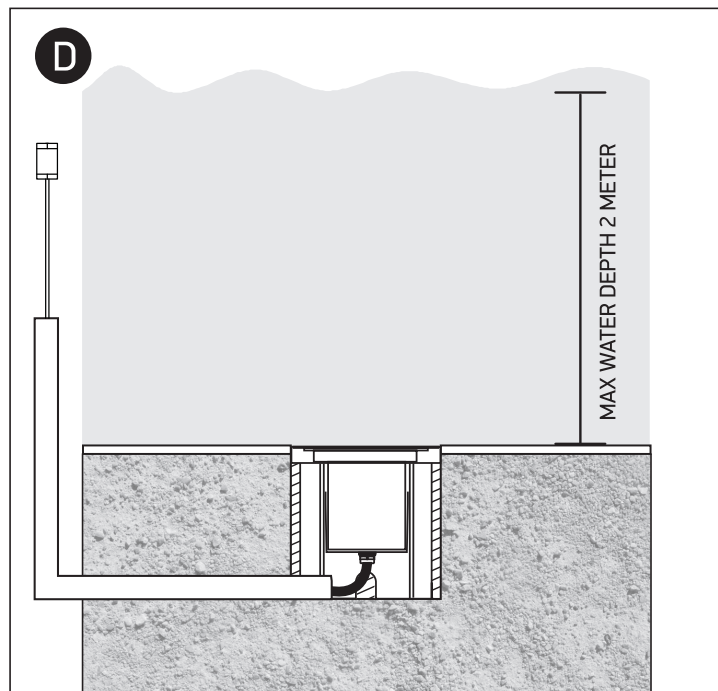

# INSTALLATION MANUAL

69066M

ecounderwater

24V DC | LED | 0,3W | IP68 | Stainless steel 316

Requires 24V DC driver / Underwater only / 2m max depth.

25mm

40mm

22mm

45mm

500cm

one  
LIGHT