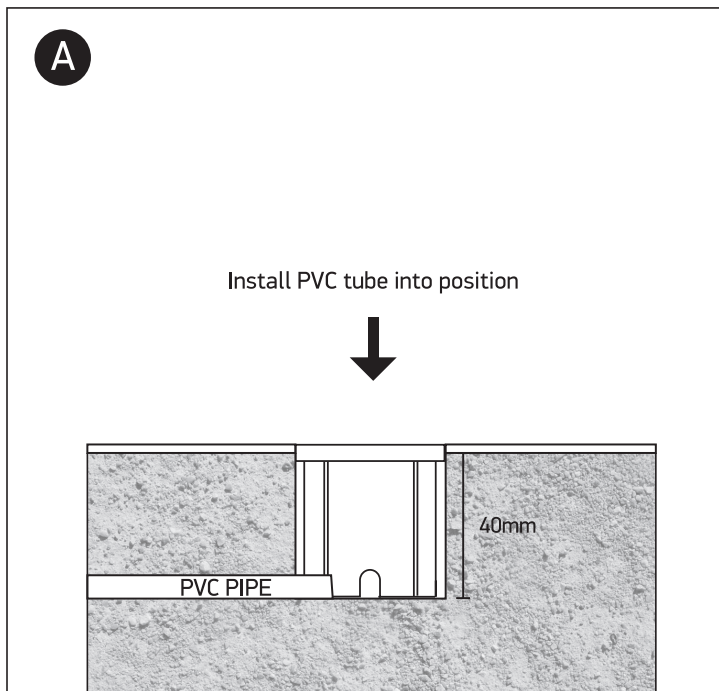

# INSTALLATION MANUAL

69066M

ecounderwater

24V DC | LED | 0,3W | IP68 | Stainless steel 316

Requires 24V DC driver / Underwater only / 2m max depth.

25mm

40mm

22mm

45mm

500cm

one  
LIGHT