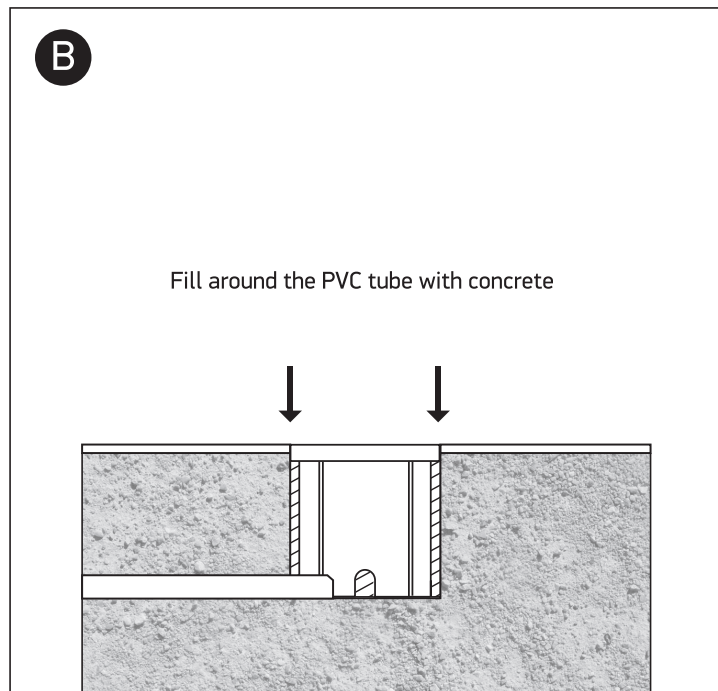

# INSTALLATION MANUAL

69066M

ecounderwater

24V DC | LED | 0,3W | IP68 | Stainless steel 316

Requires 24V DC driver / Underwater only / 2m max depth.

25mm

40mm

22mm

45mm

500cm

one  
LIGHT