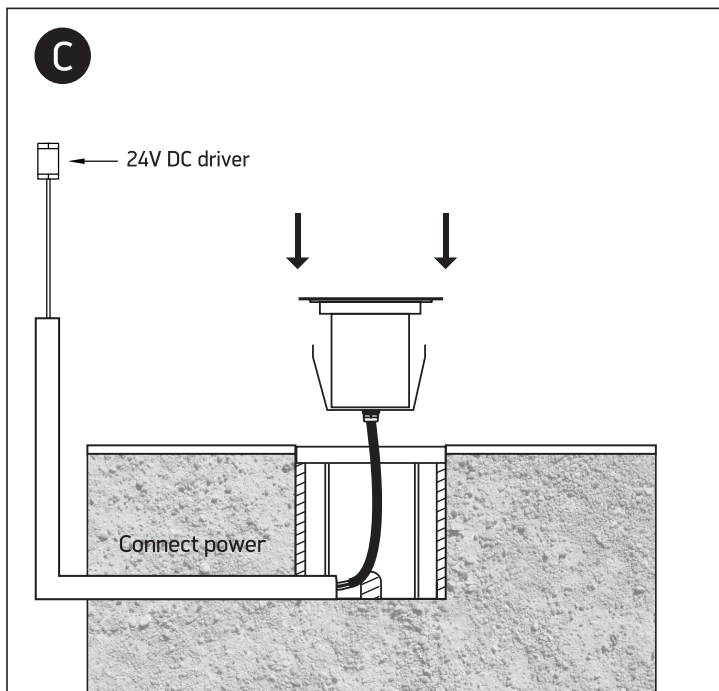

# INSTALLATION MANUAL

69066M

ecounderwater

24V DC | LED | 0,3W | IP68 | Stainless steel 316

Requires 24V DC driver / Underwater only / 2m max depth.

25mm

40mm

22mm

45mm

500cm

one  
LIGHT