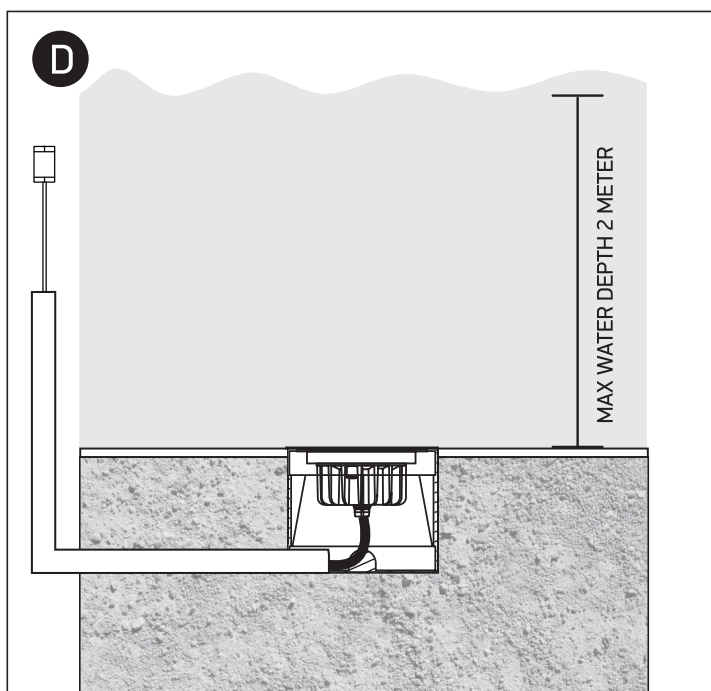

# INSTALLATION MANUAL

69066D

eco underwater

24V DC | LED | 12x1W | IP68 | Stainless steel 316

Requires 24V DC driver / Underwater only / 2m max depth.

one  
LIGHT