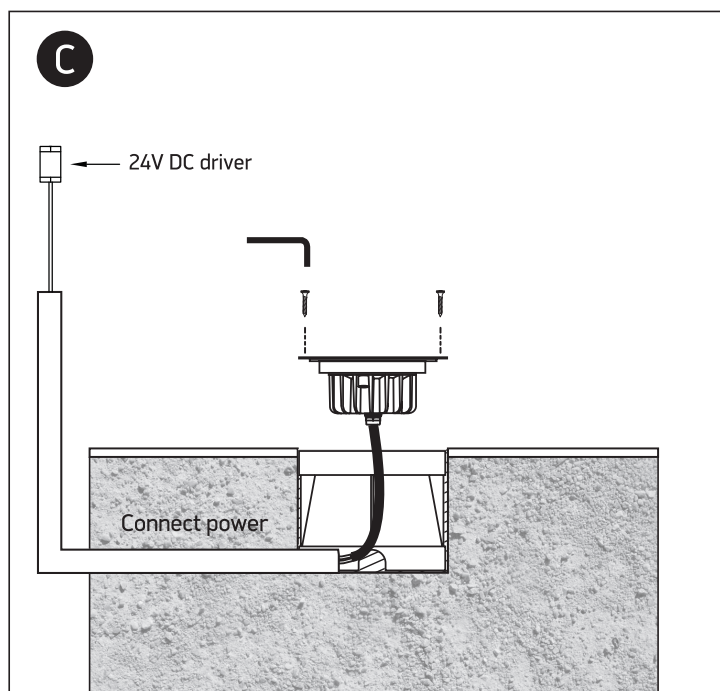

# INSTALLATION MANUAL

69066D

eco underwater

24V DC | LED | 12x1W | IP68 | Stainless steel 316

Requires 24V DC driver / Underwater only / 2m max depth.

one  
LIGHT