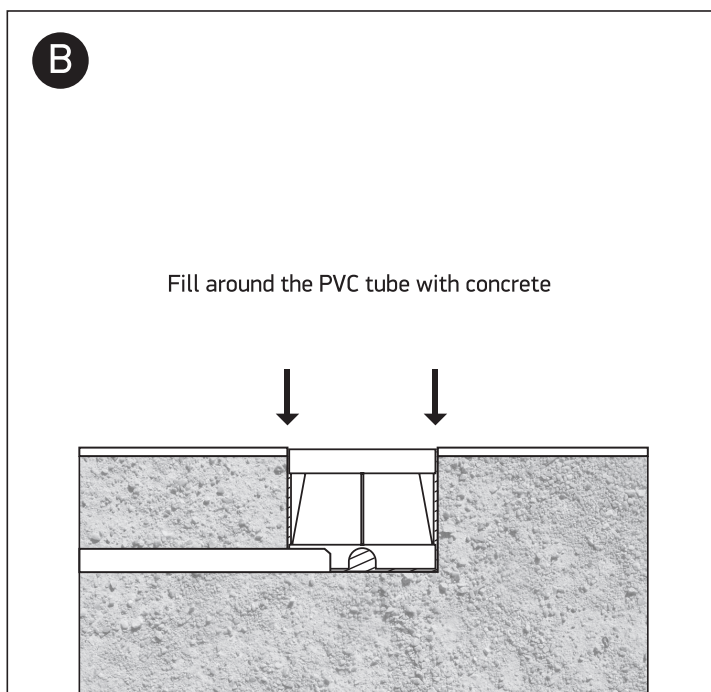

# INSTALLATION MANUAL

69066D

eco underwater

24V DC | LED | 12x1W | IP68 | Stainless steel 316

Requires 24V DC driver / Underwater only / 2m max depth.

one  
LIGHT