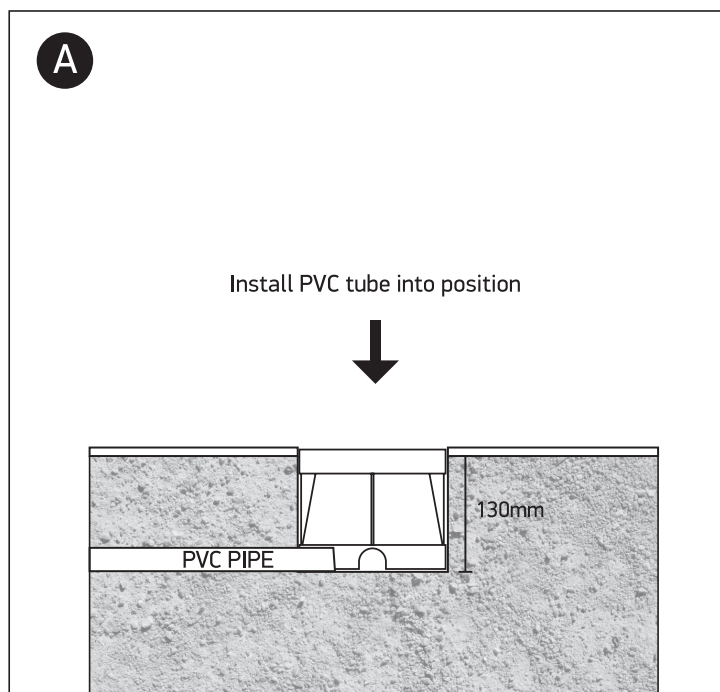

# INSTALLATION MANUAL

69066D

eco underwater

24V DC | LED | 12x1W | IP68 | Stainless steel 316

Requires 24V DC driver / Underwater only / 2m max depth.

one  
LIGHT