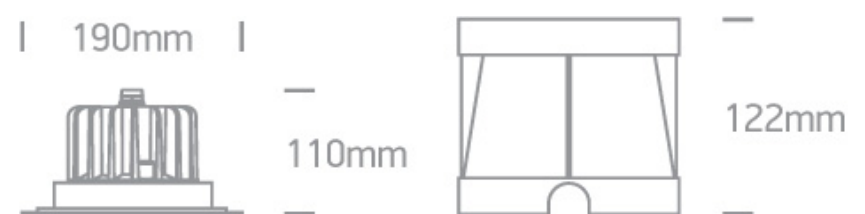

New 2021 Edition 2&gt;Garden &amp; Underwater

69066D/BL

12W underwater LED spot, IP68.

Underwater only / 2m max depth.

Requires 24V driver.

Complies with standard EN60598-1 and any other specific standards.

## Dimensions

Stainless Steel

Material

Stainless Steel 316

Shape

Circular

Height

122mm

Diameter	190mm
Cutout Hole Diameter	175mm
Recessed wall	Yes
Inground	Yes
Underwater	Yes
Depth Required	130mm
Adjustable	No
IK Rating	10