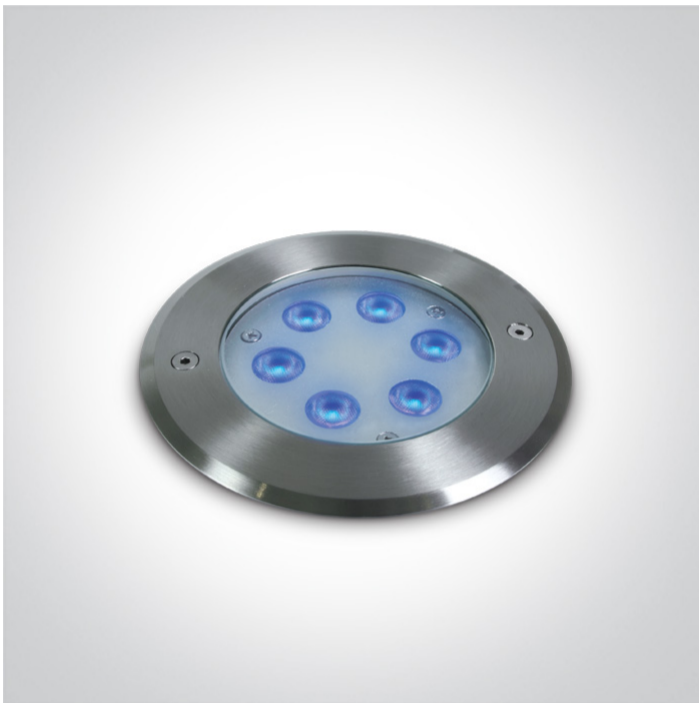

New 2021 Edition 2&gt;Garden &amp; Underwater

69066B/BL

6W underwater LED spot, IP68.

Underwater only / 2m max depth.

Requires 24V driver.

Complies with standard EN60598-1 and any other specific standards.

Stainless Steel

Material

Stainless Steel 316

Shape

Circular

Height

102mm

Diameter	150mm
Cutout Hole Diameter	140mm
Recessed wall	Yes
Inground	Yes
Underwater	Yes
Depth Required	110mm
Adjustable	No
IK Rating	10