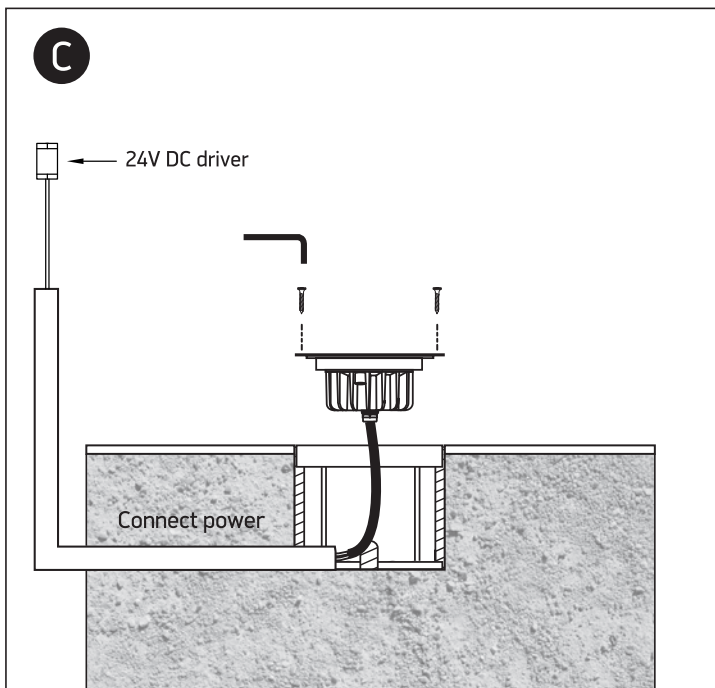

INSTALLATION MANUAL

69066A

ecounderwater

24V DC | LED | 3x1W | IP68 | Stainless steel 316

Requires 24V DC driver / Underwater only / 2m max depth.

one
LIGHT

Warnings:

1. Make sure that the product is installed properly before connecting to electricity.
2. Do not cover the fitting.
3. Maintenance and installation should only be carried out by a professional electrician.