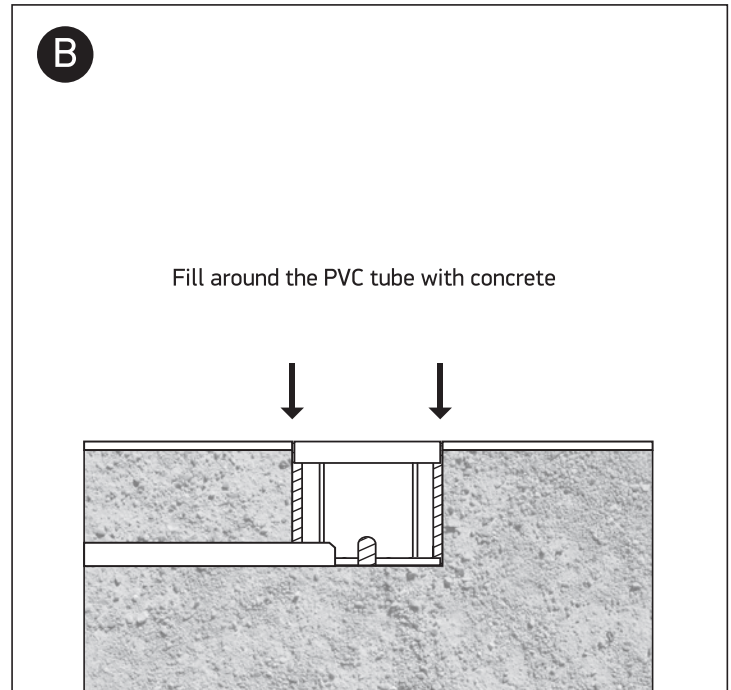

INSTALLATION MANUAL

69066A

ecounderwater

24V DC | LED | 3x1W | IP68 | Stainless steel 316

Requires 24V DC driver / Underwater only / 2m max depth.

one
LIGHT

Warnings:

1. Make sure that the product is installed properly before connecting to electricity.
2. Do not cover the fitting.
3. Maintenance and installation should only be carried out by a professional electrician.