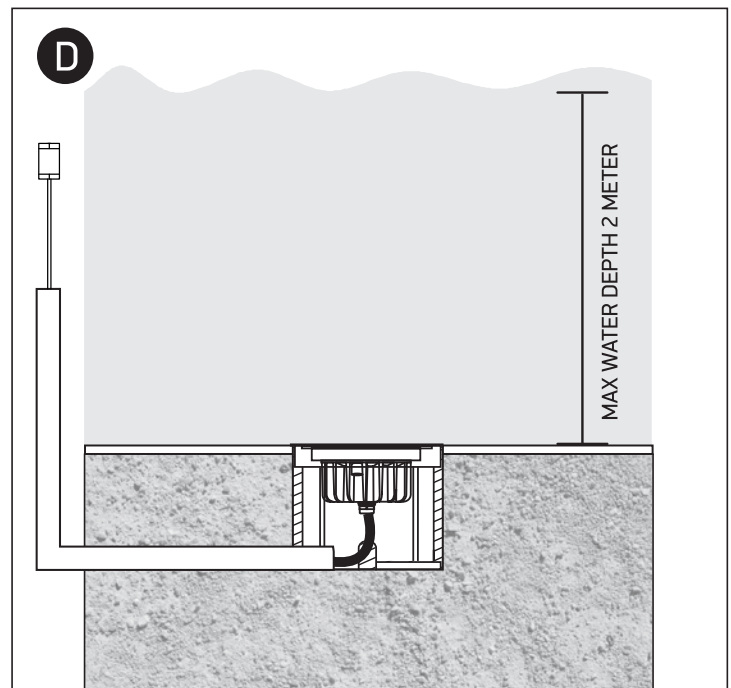

INSTALLATION MANUAL

69066A

ecounderwater

24V DC | LED | 3x1W | IP68 | Stainless steel 316

Requires 24V DC driver / Underwater only / 2m max depth.

one
LIGHT

Warnings:

1. Make sure that the product is installed properly before connecting to electricity.
2. Do not cover the fitting.
3. Maintenance and installation should only be carried out by a professional electrician.