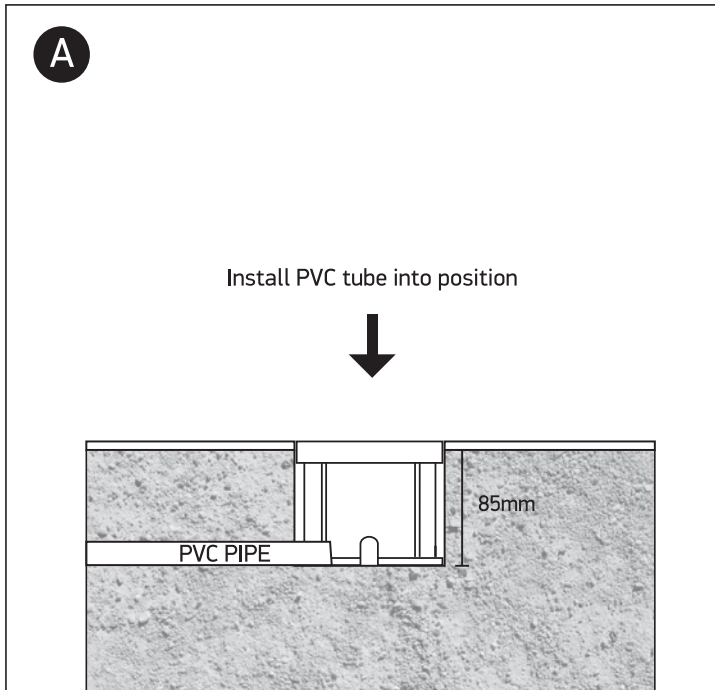

INSTALLATION MANUAL

69066A

ecounderwater

24V DC | LED | 3x1W | IP68 | Stainless steel 316

Requires 24V DC driver / Underwater only / 2m max depth.

one
LIGHT

Warnings:

1. Make sure that the product is installed properly before connecting to electricity.
2. Do not cover the fitting.
3. Maintenance and installation should only be carried out by a professional electrician.