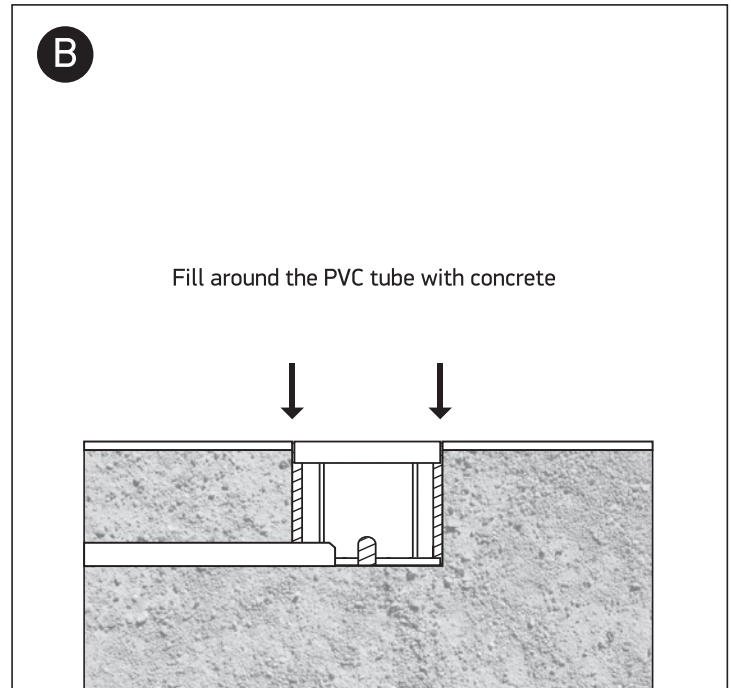

INSTALLATION MANUAL

69066A

ecounderwater

24V DC | LED | 3x1W | IP68 | Stainless steel 316

Requires 24V DC driver / Underwater only / 2m max depth.

one
LIGHT

Warnings:

1. Make sure that the product is installed properly before connecting to electricity.
2. Do not cover the fitting.
3. Maintenance and installation should only be carried out by a professional electrician.