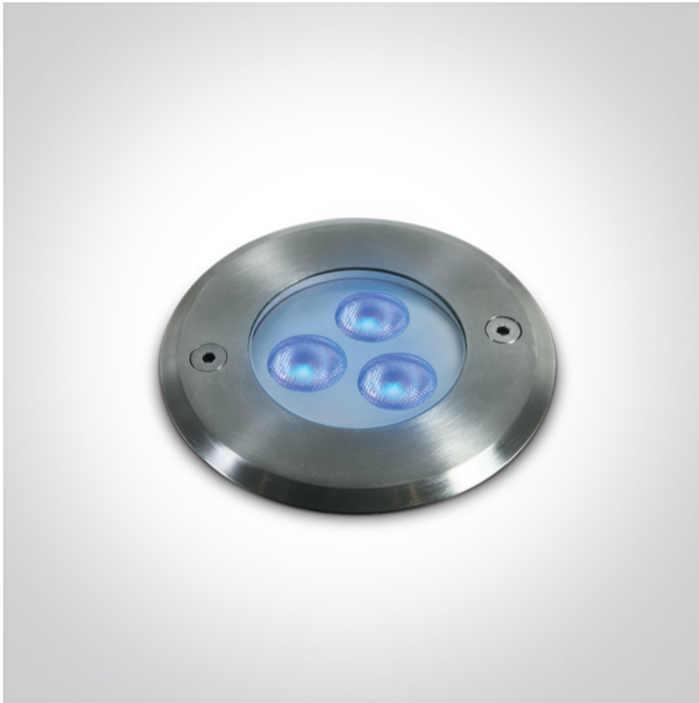

New 2021 Edition 2>Garden & Underwater

69066A/BL

3x1W underwater LED spot, IP68.

Underwater only / 2m max depth.

Requires 24V driver.

Complies with standard EN60598-1 and any other specific standards.

Downloads

Dimensions

Physical Specification

Item Group	New 2021 Edition 2
Family	Garden & Underwater
Order Code	69066A/BL
Colour	Stainless Steel
Material	Stainless Steel 316
Shape	Circular
Height	75mm
Diameter	100mm
Cutout Hole Diameter	88mm
Recessed wall	Yes
Inground	Yes
Underwater	Yes

Depth Required	85mm
Adjustable	No
IK Rating	10

Electrical Characteristics

Fitting

Input Type	Constant Voltage
Input Voltage	24V DC
Safety Class	
Power(Watts)	3W
IP Rating	IP68
Light Source	LED built in
LED Type	SMD 3030
LED Brand	Bridgelux
LED Number	3
Cable Length	500cm

Yes

switch to
one light!

one
LIGHT