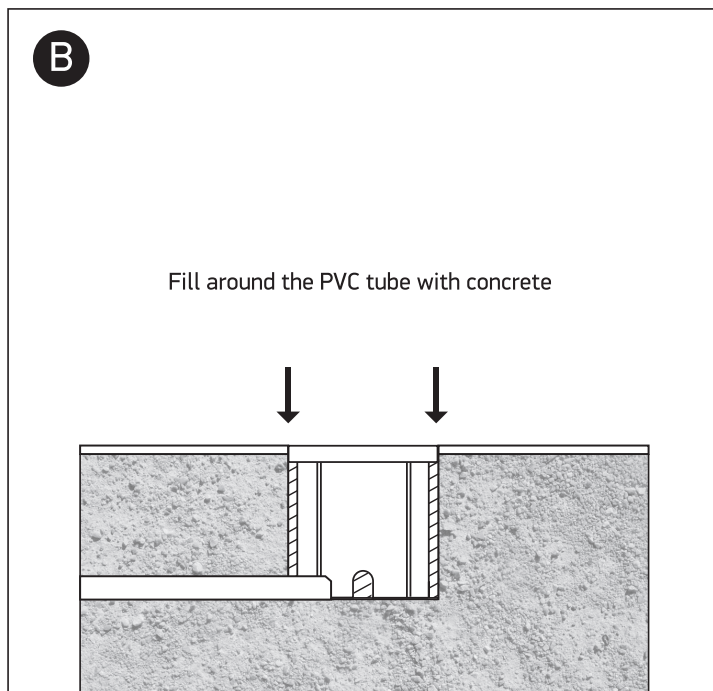

INSTALLATION MANUAL

69066

ecounderwater

24V DC | LED | 1W | IP68 | Stainless steel 316

Requires 24V DC driver / Underwater only / 2m max depth.

52mm

83mm

46mm

90mm

500cm

one
LIGHT

Warnings:

1. Make sure that the product is installed properly before connecting to electricity.
2. Do not cover the fitting.
3. Maintenance and installation should only be carried out by a professional electrician.