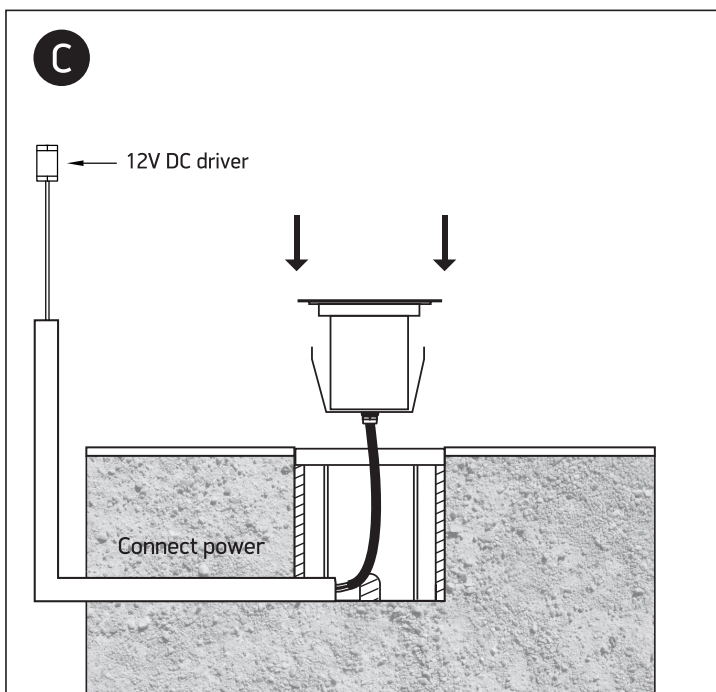

INSTALLATION MANUAL

69066

ecounderwater

24V DC | LED | 1W | IP68 | Stainless steel 316

Requires 24V DC driver / Underwater only / 2m max depth.

52mm

83mm

46mm

90mm

500cm

one
LIGHT

Warnings:

1. Make sure that the product is installed properly before connecting to electricity.
2. Do not cover the fitting.
3. Maintenance and installation should only be carried out by a professional electrician.