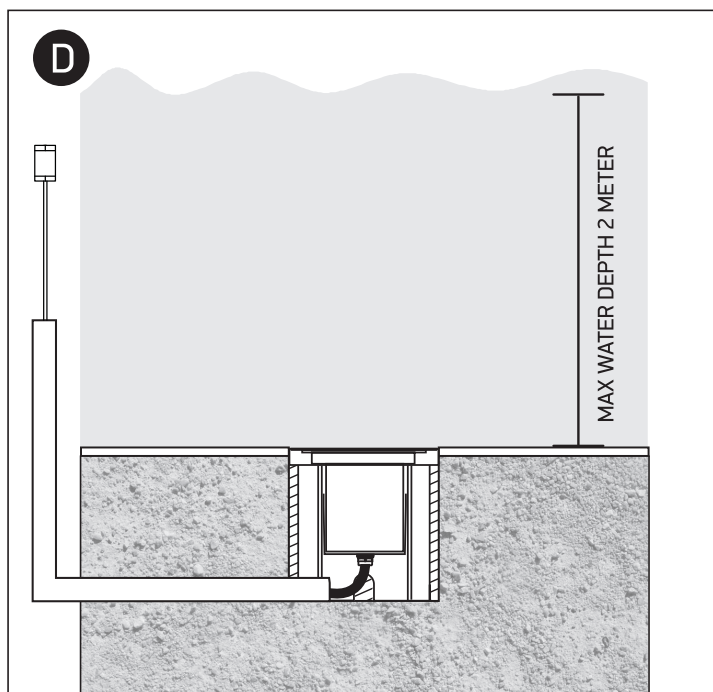

INSTALLATION MANUAL

69066

ecounderwater

24V DC | LED | 1W | IP68 | Stainless steel 316

Requires 24V DC driver / Underwater only / 2m max depth.

52mm

83mm

46mm

90mm

500cm

one
LIGHT

Warnings:

1. Make sure that the product is installed properly before connecting to electricity.
2. Do not cover the fitting.
3. Maintenance and installation should only be carried out by a professional electrician.