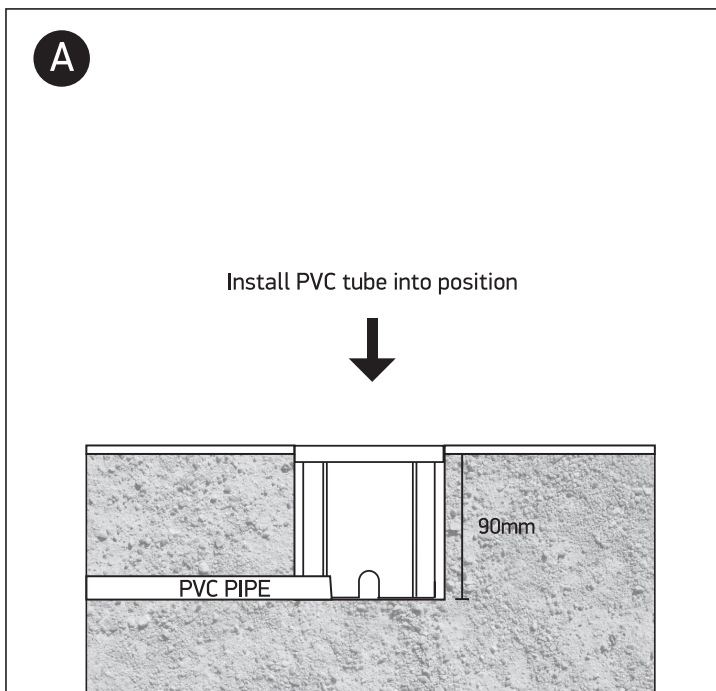

INSTALLATION MANUAL

69066

ecounderwater

24V DC | LED | 1W | IP68 | Stainless steel 316

Requires 24V DC driver / Underwater only / 2m max depth.

52mm

83mm

46mm

90mm

500cm

one
LIGHT

Warnings:

1. Make sure that the product is installed properly before connecting to electricity.
2. Do not cover the fitting.
3. Maintenance and installation should only be carried out by a professional electrician.