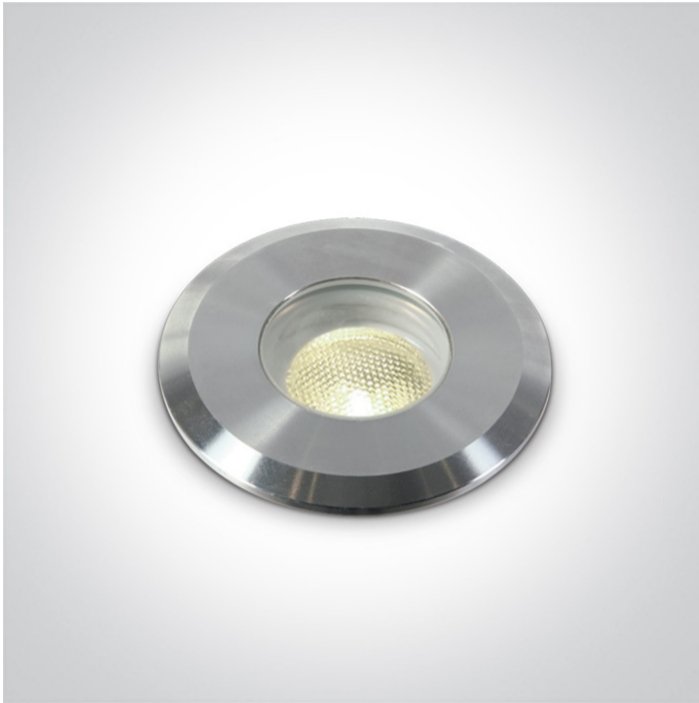

New 2021 Edition 2&gt;Garden &amp; Underwater

69066/W

1W underwater LED spot, IP68.

Underwater only / 2m max depth.

Requires 24V driver.

Complies with standard EN60598-1 and any other specific standards.

Stainless Steel

Material

Stainless Steel 316

Shape

Circular

Height

83mm

Diameter	52mm
Cutout Hole Diameter	46mm
Recessed wall	Yes
Inground	Yes
Underwater	Yes
Depth Required	90mm
Adjustable	No
IK Rating	10