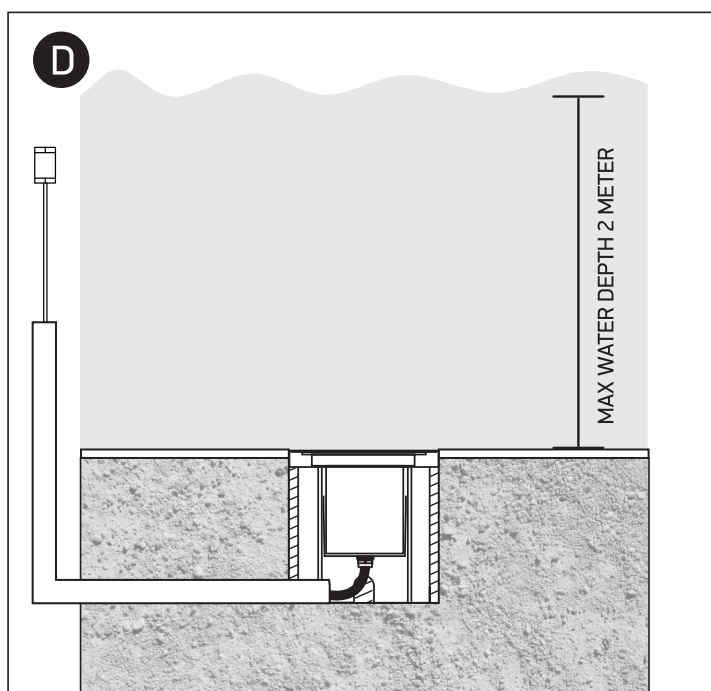

INSTALLATION MANUAL

69066

ecounderwater

24V DC | LED | 1W | IP68 | Stainless steel 316

Requires 24V DC driver / Underwater only / 2m max depth.

52mm

83mm

46mm

90mm

500cm

one
LIGHT

Warnings:

1. Make sure that the product is installed properly before connecting to electricity.
2. Do not cover the fitting.
3. Maintenance and installation should only be carried out by a professional electrician.