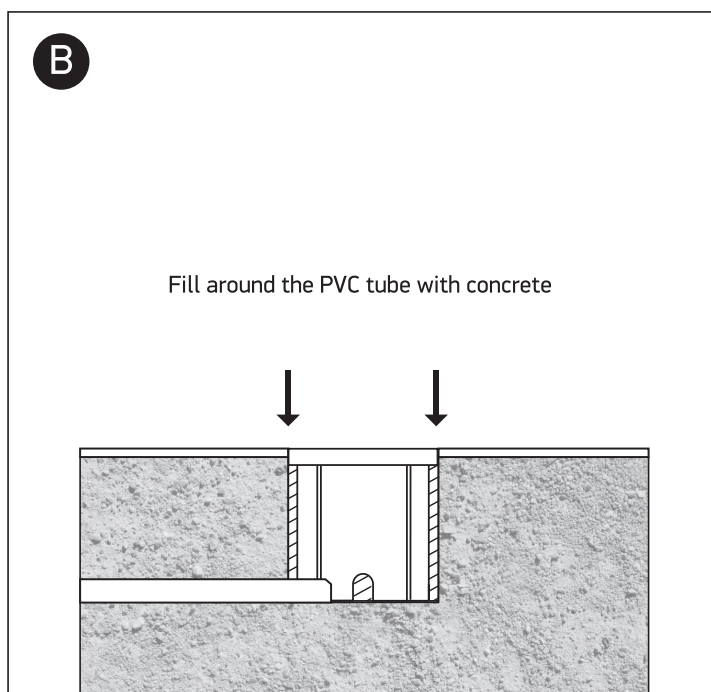

INSTALLATION MANUAL

69066

ecounderwater

24V DC | LED | 1W | IP68 | Stainless steel 316

Requires 24V DC driver / Underwater only / 2m max depth.

52mm

83mm

46mm

90mm

500cm

one
LIGHT

Warnings:

1. Make sure that the product is installed properly before connecting to electricity.
2. Do not cover the fitting.
3. Maintenance and installation should only be carried out by a professional electrician.