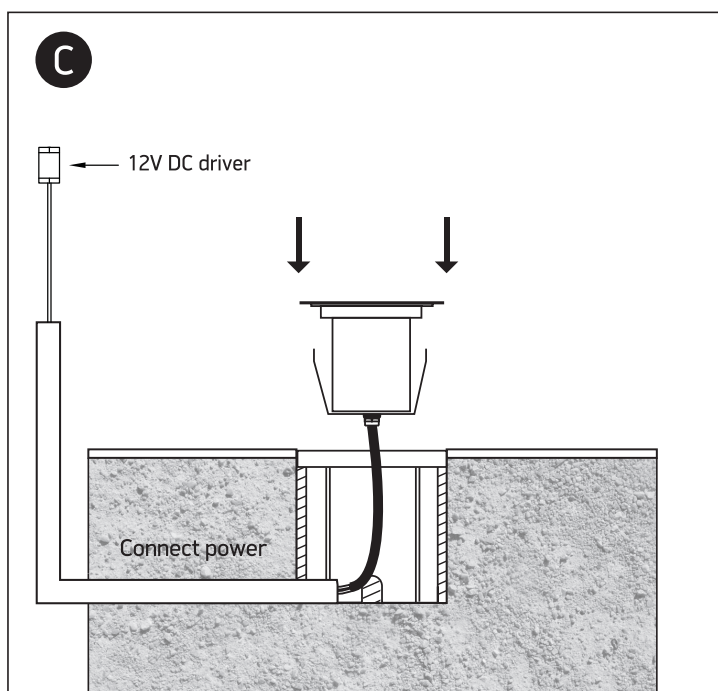

INSTALLATION MANUAL

69066

ecounderwater

24V DC | LED | 1W | IP68 | Stainless steel 316

Requires 24V DC driver / Underwater only / 2m max depth.

52mm

83mm

46mm

90mm

500cm

one
LIGHT

Warnings:

1. Make sure that the product is installed properly before connecting to electricity.
2. Do not cover the fitting.
3. Maintenance and installation should only be carried out by a professional electrician.