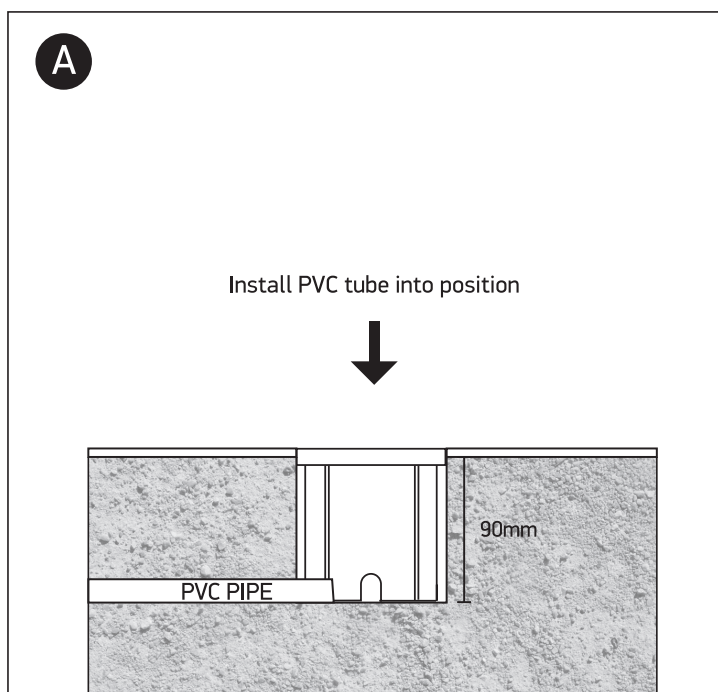

INSTALLATION MANUAL

69066

ecounderwater

24V DC | LED | 1W | IP68 | Stainless steel 316

Requires 24V DC driver / Underwater only / 2m max depth.

52mm

83mm

46mm

90mm

500cm

one
LIGHT

Warnings:

1. Make sure that the product is installed properly before connecting to electricity.
2. Do not cover the fitting.
3. Maintenance and installation should only be carried out by a professional electrician.