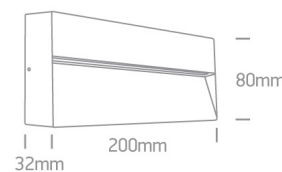

Downloads

Dimensions

Gallery

Physical Specification

Item Group

13 Wall & Ceiling LED

Family

Square Indoor/Outdoor Wall Dark Lights Die cast

Shape

Rectangular

Length	200mm
Width	800mm
Height	32mm
Surface Wall	Yes
Indoor	Yes
Outdoor	Yes

Electrical Characteristics

Gear	Built In
------	----------

Fitting + Driver

Input Voltage	220-240V
50 Hz	Yes
60 Hz	Yes
Safety Class	
Power(Watts)	7W
IP Rating	IP54
Light Source	LED built in
Dimmable	No
F Mark	