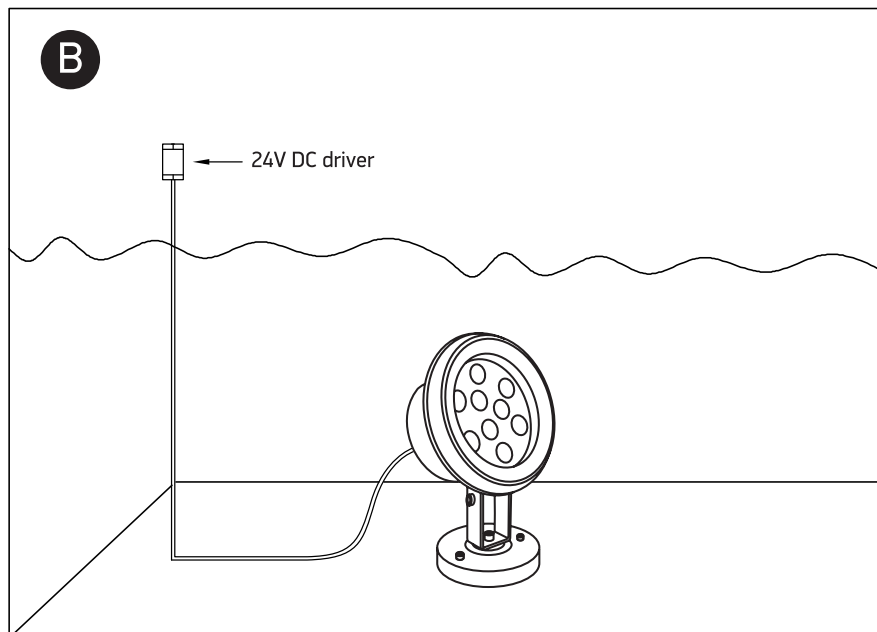

INSTALLATION MANUAL

69064C

ecounderwater

9x1W | LED | IP68 | Adjustable | Stainless steel 316

Requires 24V DC driver / Underwater only / 2m max depth.

one
LIGHT

MAX WATER DEPTH 2 METER

Warnings:

1. Make sure that the product is installed properly before connecting to electricity.
2. Do not cover the fitting.
3. Maintenance and installation should only be carried out by a professional electrician.
4. The LED underwater light must be completely submerged in water before operating the light for more than ten (10) seconds.