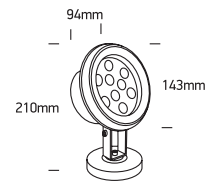

INSTALLATION MANUAL

69064C

ecounderwater

9x1W | LED | IP68 | Adjustable | Stainless steel 316

Requires 24V DC driver / Underwater only / 2m max depth.

one
LIGHT

MAX WATER DEPTH 2 METER

Warnings: