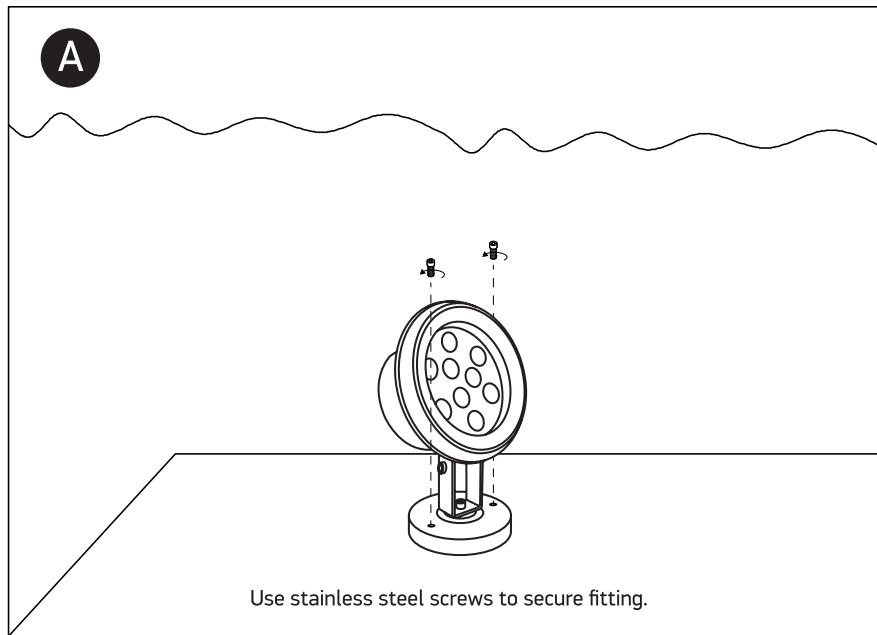

INSTALLATION MANUAL

69064C

ecounderwater

9x1W | LED | IP68 | Adjustable | Stainless steel 316

Requires 24V DC driver / Underwater only / 2m max depth.

one
LIGHT

MAX WATER DEPTH 2 METER

Warnings:

1. Make sure that the product is installed properly before connecting to electricity.
2. Do not cover the fitting.
3. Maintenance and installation should only be carried out by a professional electrician.
4. The LED underwater light must be completely submerged in water before operating the light for more than ten (10) seconds.