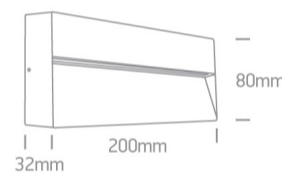

Downloads

Dimensions

Physical Specification

Item Group	13 Wall & Ceiling LED
Family	Square Indoor/Outdoor Wall Dark Lights Die cast
Order Code	67359B/AN/W
Colour	Anthracite
Material	Die Cast
Diffuser Material	Glass
Shape	Rectangular
Length	200mm
Width	80mm
Height	32mm
Surface Wall	Yes
Indoor	Yes

Illumination Data

Colour Temperature	3000K
Lumen Output	400lm
Light Efficiency	66,67lm/W
CRI	80
Illumination Diagram	
Dark Light	Yes

Packing Info

Box Length	21cm
Box Width	4cm
Box Height	9cm
Box Weight	0.495kg
Pcs/Carton	24
Barcode	5291889043577
HS Code	9405409900