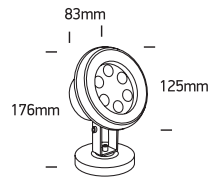

INSTALLATION MANUAL

69064B

ecounderwater

6x1W | LED | IP68 | Adjustable | Stainless steel 316

Requires 24V DC driver / Underwater only / 2m max depth.

one
LIGHT

Warnings:

1. Make sure that the product is installed properly before connecting to electricity.
2. Do not cover the fitting.
3. Maintenance and installation should only be carried out by a professional electrician.
4. The LED underwater light must be completely submerged in water before operating the light for more than ten (10) seconds.