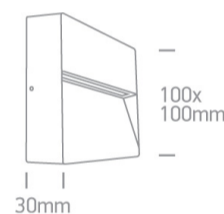

## Dimensions

White

Material

Die Cast

Diffuser Material

Glass

Shape

Rectangular

Length	100mm
Width	100mm
Height	30mm
Surface Wall	Yes
Indoor	Yes
Outdoor	Yes