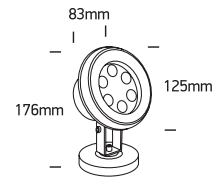

INSTALLATION MANUAL

69064B

ecounderwater

6x1W | LED | IP68 | Adjustable | Stainless steel 316

Requires 24V DC driver / Underwater only / 2m max depth.

one
LIGHT

Warnings:

1. Make sure that the product is installed properly before connecting to electricity.
2. Do not cover the fitting.
3. Maintenance and installation should only be carried out by a professional electrician.
4. The LED underwater light must be completely submerged in water before operating the light for more than ten (10) seconds.