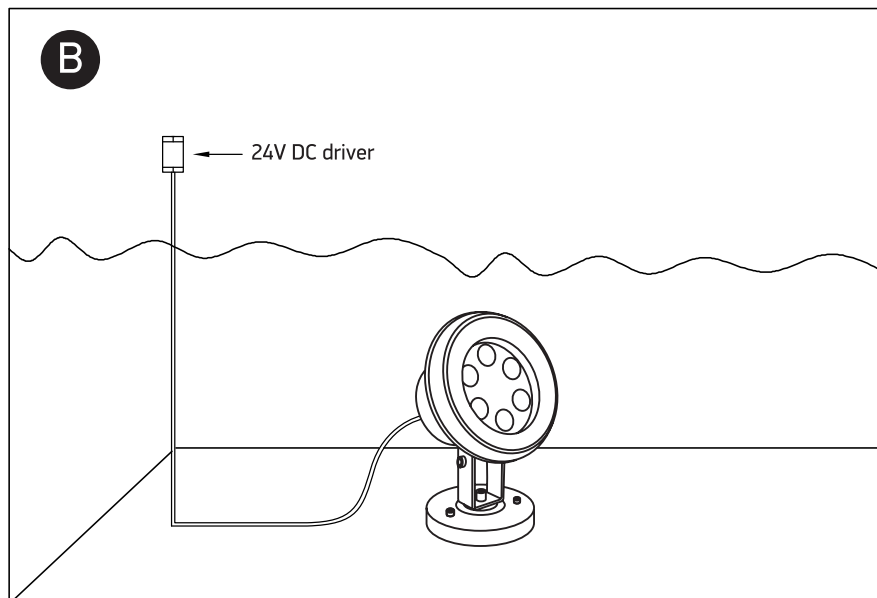

INSTALLATION MANUAL

69064B

ecounderwater

6x1W | LED | IP68 | Adjustable | Stainless steel 316

Requires 24V DC driver / Underwater only / 2m max depth.

one
LIGHT

Warnings:

1. Make sure that the product is installed properly before connecting to electricity.
2. Do not cover the fitting.
3. Maintenance and installation should only be carried out by a professional electrician.
4. The LED underwater light must be completely submerged in water before operating the light for more than ten (10) seconds.