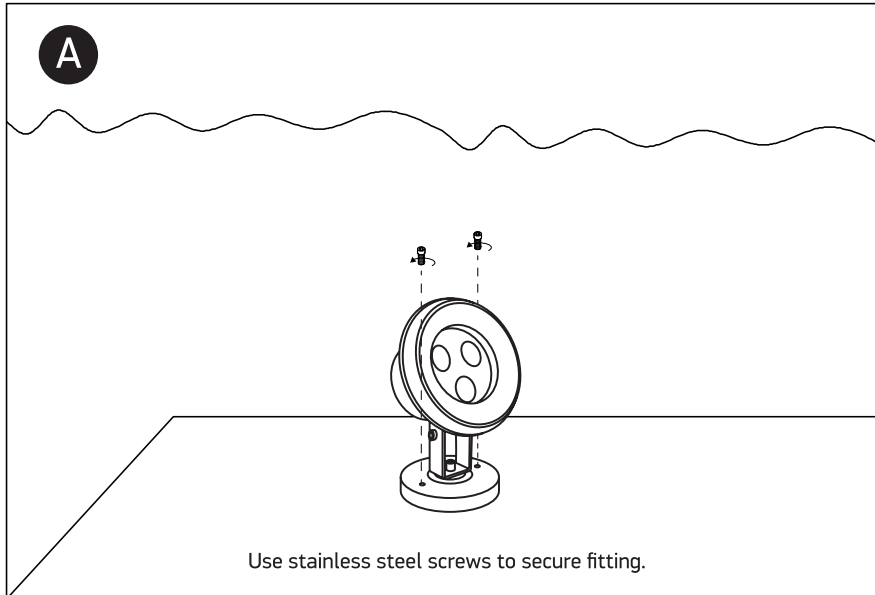

## 69064A

**eco**underwater

80mm

140mm

102mm

**one**  
LIGHT

3x1W | LED | IP68 | Adjustable | Stainless steel 316

Requires 24V DC driver / Underwater only / 2m max depth.

### Warnings:

1. Make sure that the product is installed properly before connecting to electricity.
2. Do not cover the fitting.
3. Maintenance and installation should only be carried out by a professional electrician.
4. The LED underwater light must be completely submerged in water before operating the light for more than ten (10) seconds.