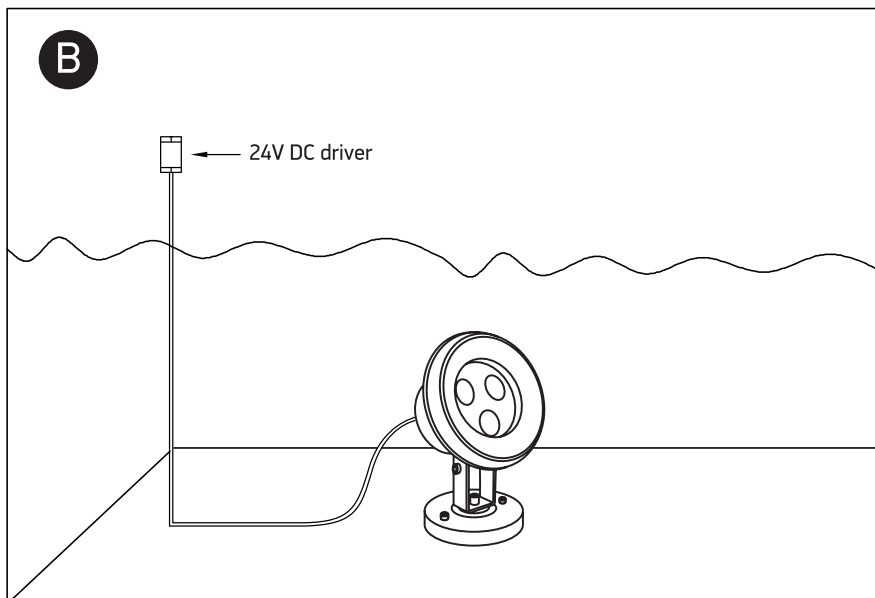

## 69064A

**eco**underwater

80mm

140mm

102mm

**one**  
LIGHT

3x1W | LED | IP68 | Adjustable | Stainless steel 316

Requires 24V DC driver / Underwater only / 2m max depth.

### Warnings:

1. Make sure that the product is installed properly before connecting to electricity.
2. Do not cover the fitting.
3. Maintenance and installation should only be carried out by a professional electrician.
4. The LED underwater light must be completely submerged in water before operating the light for more than ten (10) seconds.