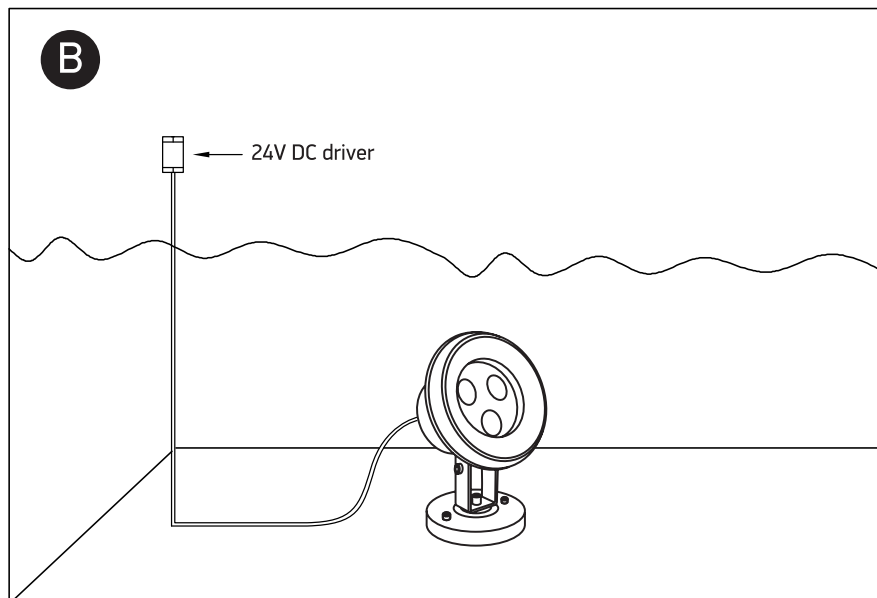

INSTALLATION MANUAL

69064A

ecounderwater

3x1W | LED | IP68 | Adjustable | Stainless steel 316

Requires 24V DC driver / Underwater only / 2m max depth.

one
LIGHT

Warnings:

1. Make sure that the product is installed properly before connecting to electricity.
2. Do not cover the fitting.
3. Maintenance and installation should only be carried out by a professional electrician.
4. The LED underwater light must be completely submerged in water before operating the light for more than ten (10) seconds.