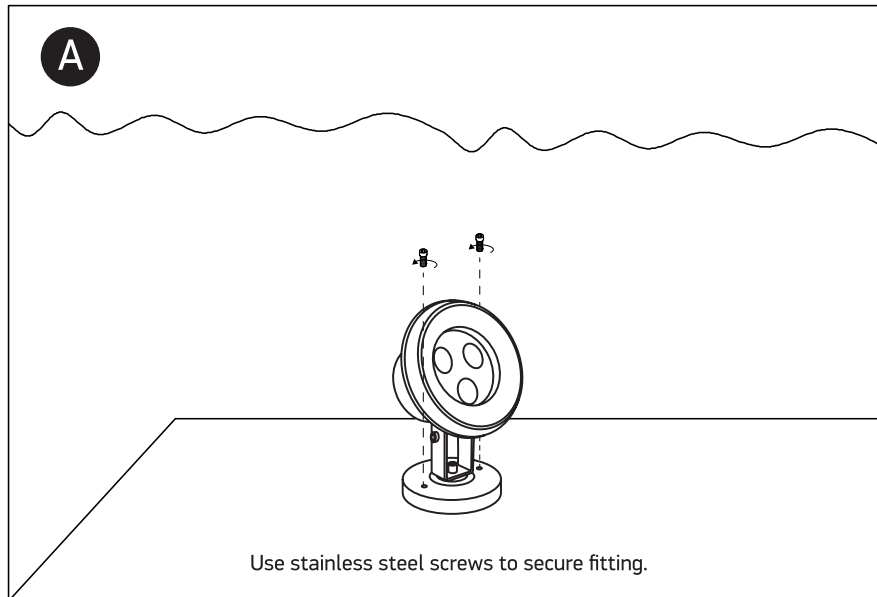

INSTALLATION MANUAL

69064A

ecounderwater

3x1W | LED | IP68 | Adjustable | Stainless steel 316

Requires 24V DC driver / Underwater only / 2m max depth.

one
LIGHT

Warnings:

1. Make sure that the product is installed properly before connecting to electricity.
2. Do not cover the fitting.
3. Maintenance and installation should only be carried out by a professional electrician.
4. The LED underwater light must be completely submerged in water before operating the light for more than ten (10) seconds.