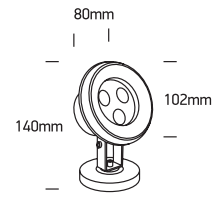

INSTALLATION MANUAL

69064A

ecounderwater

3x1W | LED | IP68 | Adjustable | Stainless steel 316

Requires 24V DC driver / Underwater only / 2m max depth.

one
LIGHT

Warnings:

1. Make sure that the product is installed properly before connecting to electricity.
2. Do not cover the fitting.
3. Maintenance and installation should only be carried out by a professional electrician.
4. The LED underwater light must be completely submerged in water before operating the light for more than ten (10) seconds.