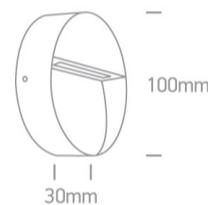

13 Wall & Ceiling LED>Round Indoor/Outdoor Wall Dark Lights Die cast

67359/W/W

3W LED wall light, IP54, ideal for both indoor and outdoor installation.

Supplied with non-dimmable LED driver.

Complies with standard EN60598-1 and any other specific standards.

Downloads

Dimensions

Physical Specification

Item Group	13 Wall & Ceiling LED
Family	Round Indoor/Outdoor Wall Dark Lights Die cast
Order Code	67359/W/W
Colour	White
Material	Die Cast
Shape	Circular
Height	30mm
Diameter	100mm
Surface Wall	Yes
Indoor	Yes
Outdoor	Yes

Illumination Data

Colour Temperature	3000K
Lumen Output	200lm
Light Efficiency	66,67lm/W
CRI	80
Illumination Diagram	
Dark Light	Yes

Packing Info

Box Length	11cm
Box Width	4cm
Box Height	11cm
Box Weight	0.256kg
Pcs/Carton	30
Barcode	5291889043522
HS Code	9405409900