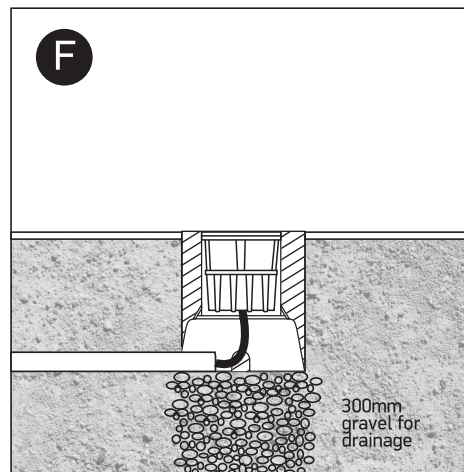

INSTALLATION MANUAL

69060

ecoinground

100-240V | LED | 6W | IP67 | Trimless | Die cast
Complete with 500mA driver / Complete with honeycomb.

Warnings:

1. Make sure that the product is installed properly before connecting to electricity.
2. Do not cover the fitting.
3. Maintenance and installation should only be carried out by a professional electrician.