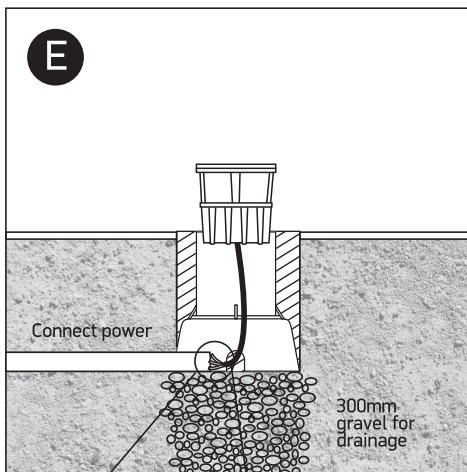

INSTALLATION MANUAL

69060

ecoinground

100-240V | LED | 6W | IP67 | Trimless | Die cast
Complete with 500mA driver / Complete with honeycomb.

Warnings:

1. Make sure that the product is installed properly before connecting to electricity.
2. Do not cover the fitting.
3. Maintenance and installation should only be carried out by a professional electrician.