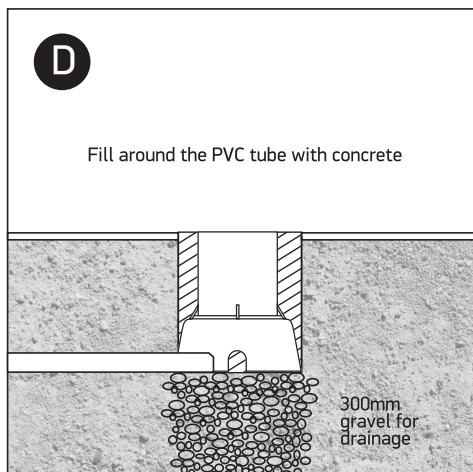

INSTALLATION MANUAL

69060

ecoinground

100-240V | LED | 6W | IP67 | Trimless | Die cast
Complete with 500mA driver / Complete with honeycomb.

Warnings:

1. Make sure that the product is installed properly before connecting to electricity.
2. Do not cover the fitting.
3. Maintenance and installation should only be carried out by a professional electrician.