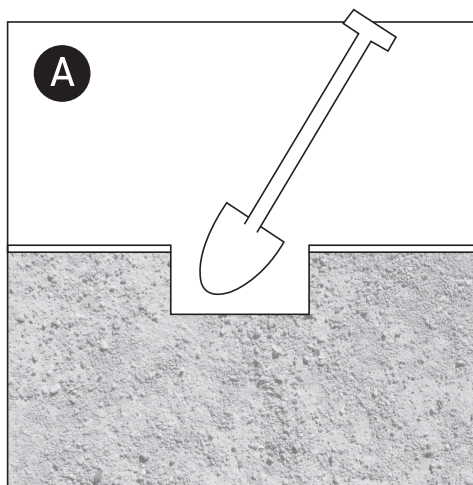

INSTALLATION MANUAL

69060

ecoinground

100-240V | LED | 6W | IP67 | Trimless | Die cast
Complete with 500mA driver / Complete with honeycomb.

Warnings:

1. Make sure that the product is installed properly before connecting to electricity.
2. Do not cover the fitting.
3. Maintenance and installation should only be carried out by a professional electrician.