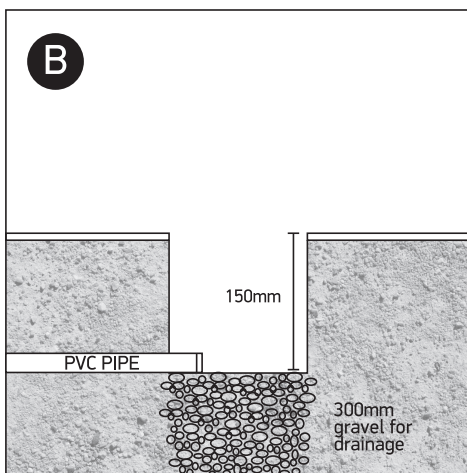

INSTALLATION MANUAL

69060

ecoinground

100-240V | LED | 6W | IP67 | Trimless | Die cast
Complete with 500mA driver / Complete with honeycomb.

Warnings:

1. Make sure that the product is installed properly before connecting to electricity.
2. Do not cover the fitting.
3. Maintenance and installation should only be carried out by a professional electrician.