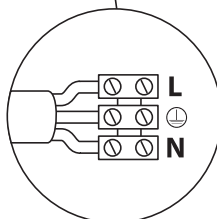

INSTALLATION MANUAL

69060

ecoinground

100-240V | LED | 6W | IP67 | Trimless | Die cast
Complete with 500mA driver / Complete with honeycomb.

Warnings:

1. Make sure that the product is installed properly before connecting to electricity.
2. Do not cover the fitting.
3. Maintenance and installation should only be carried out by a professional electrician.