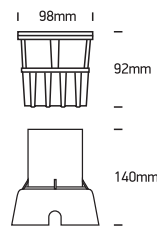

INSTALLATION MANUAL

69060

ecoinground

100-240V | LED | 6W | IP67 | Trimless | Die cast
Complete with 500mA driver / Complete with honeycomb.

Warnings:

1. Make sure that the product is installed properly before connecting to electricity.
2. Do not cover the fitting.
3. Maintenance and installation should only be carried out by a professional electrician.