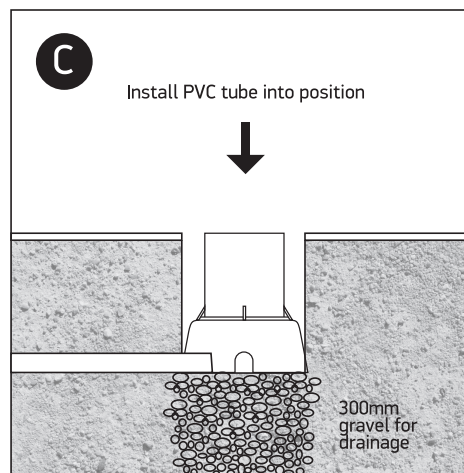

INSTALLATION MANUAL

69060

ecoinground

100-240V | LED | 6W | IP67 | Trimless | Die cast
Complete with 500mA driver / Complete with honeycomb.

Warnings:

1. Make sure that the product is installed properly before connecting to electricity.
2. Do not cover the fitting.
3. Maintenance and installation should only be carried out by a professional electrician.