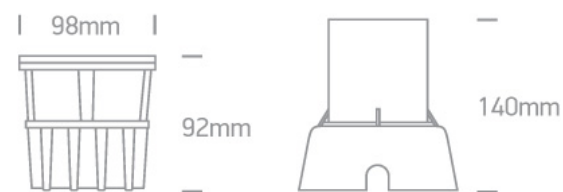

19 Wall Recessed & Inground>The Trimless Inground Range

69060/B/W

6W COB LED inground, IP67, for path illumination.

Supplied with non-dimmable LED driver.

Complies with standard EN60598-1 and any other specific standards.

Downloads

Dimensions

Gallery

Physical Specification

Item Group

19 Wall Recessed & Inground

Family

The Trimless Inground Range

Shape

Circular

Height	92mm
Diameter	98mm
Cutout Hole Diameter	136mm
Inground	Yes
Depth Required	150mm+300mm drainage
Indoor	Yes
Outdoor	Yes
Adjustable	No
IK Rating	8

Electrical Characteristics

Gear	Built In
Fitting + Driver	
Input Voltage	100-240V
50 Hz	Yes
60 Hz	Yes
Safety Class	
Power(Watts)	6W
IP Rating	IP67
Light Source	LED built in
Dimmable	No
Cable Length	200cm
F Mark	

Illumination Data

Colour Temperature	3000K
Lumen Output	460lm
Light Efficiency	76,67lm/W
CRI	80
Beam Angle	25°
Illumination Diagram	

Packing Info

Pcs/Carton

6

Завантажено з mamadecor.ua

Barcode

5291889066149