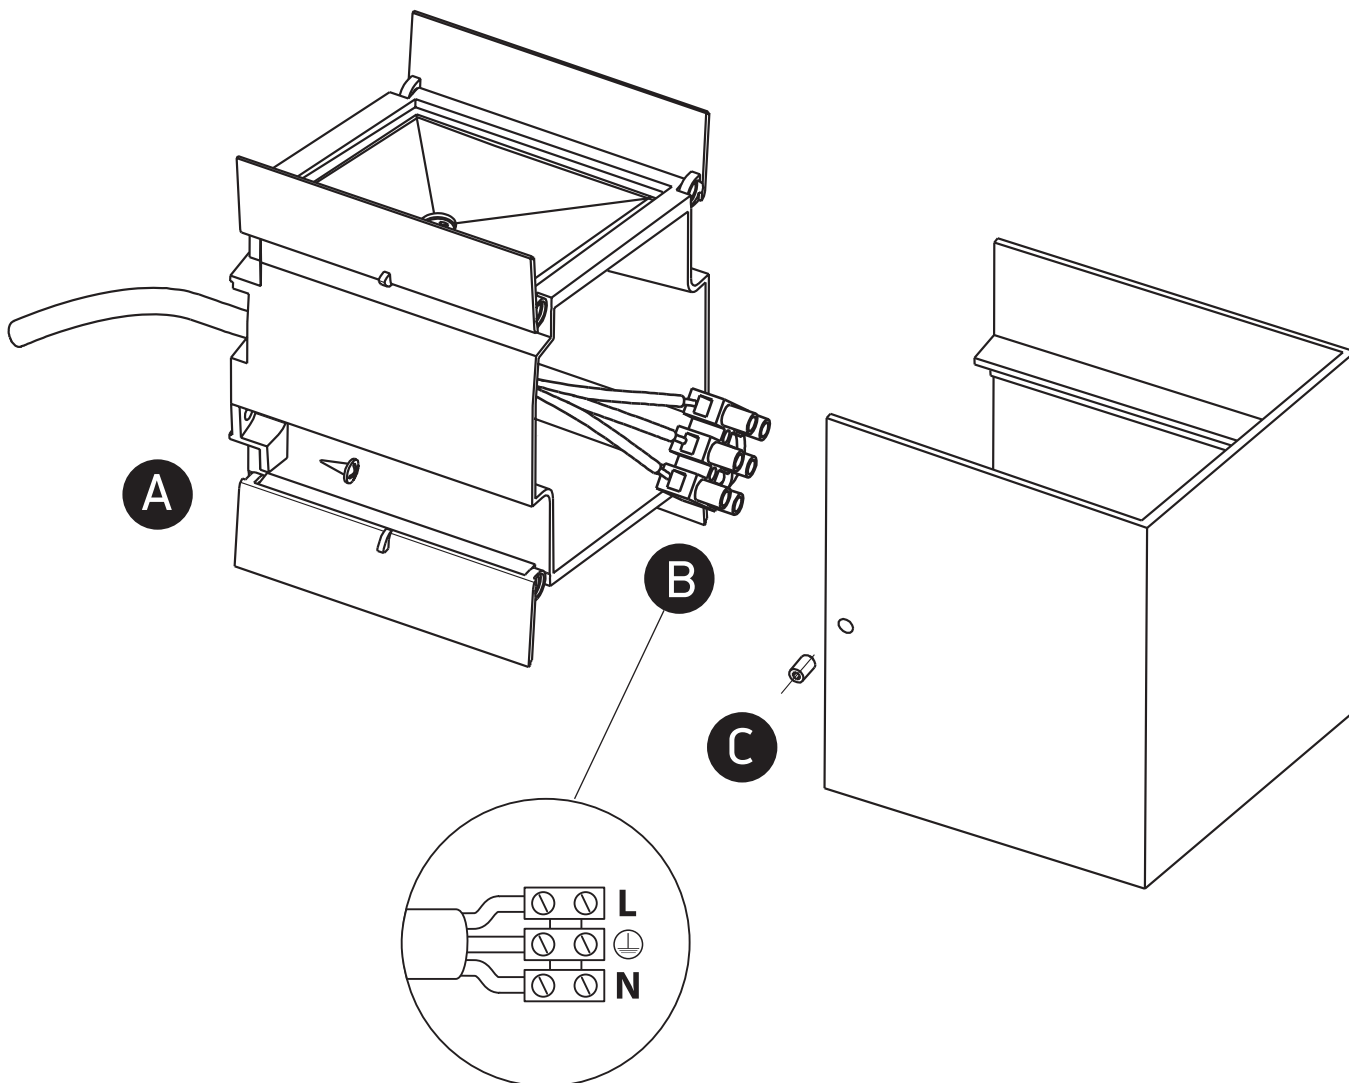

# INSTALLATION MANUAL

67340A

**ecolight**

230V | COB LED | 2x3W | IP54 | Die cast | Adjustable beam  
Complete with 700mA driver.

80  
CRI