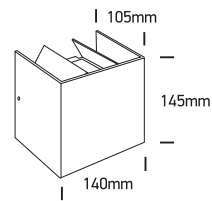

# INSTALLATION MANUAL

67340A

**ecolight**

230V | COB LED | 2x3W | IP54 | Die cast | Adjustable beam  
Complete with 700mA driver.

80  
CRI