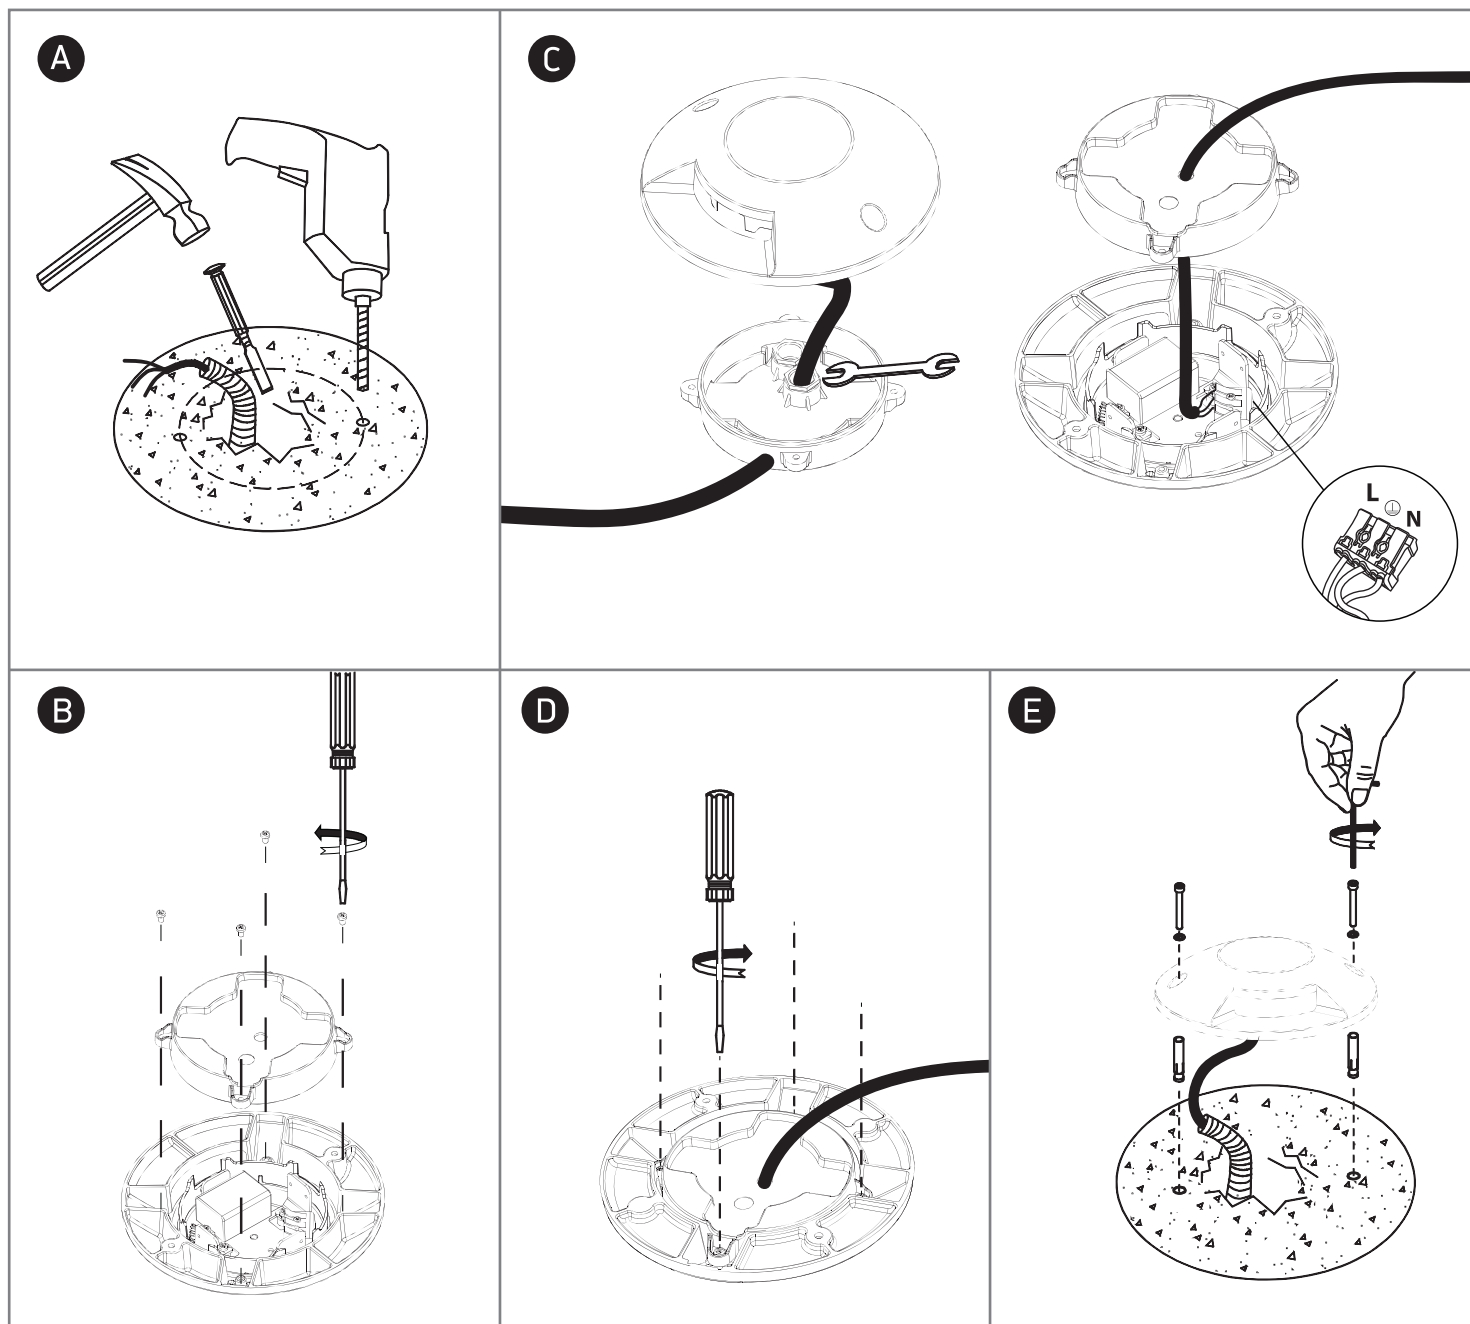

# INSTALLATION MANUAL

69058A, 69058B, 69058C

ecoinground

200mm

42mm

one  
LIGHT

6W / 2x6W / 4x3W | COB LED | 230V | IP67 | Die cast  
Complete with driver.

80  
CRI

## Warnings:

1. Make sure that the product is installed properly before connecting to electricity.
2. Do not cover the fitting.
3. Maintenance and installation should only be carried out by a professional electrician.