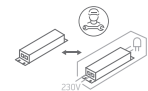

# INSTALLATION MANUAL

69058A, 69058B, 69058C

ecoinground

200mm

42mm

one  
LIGHT

6W / 2x6W / 4x3W | COB LED | 230V | IP67 | Die cast  
Complete with driver.

80  
CRI