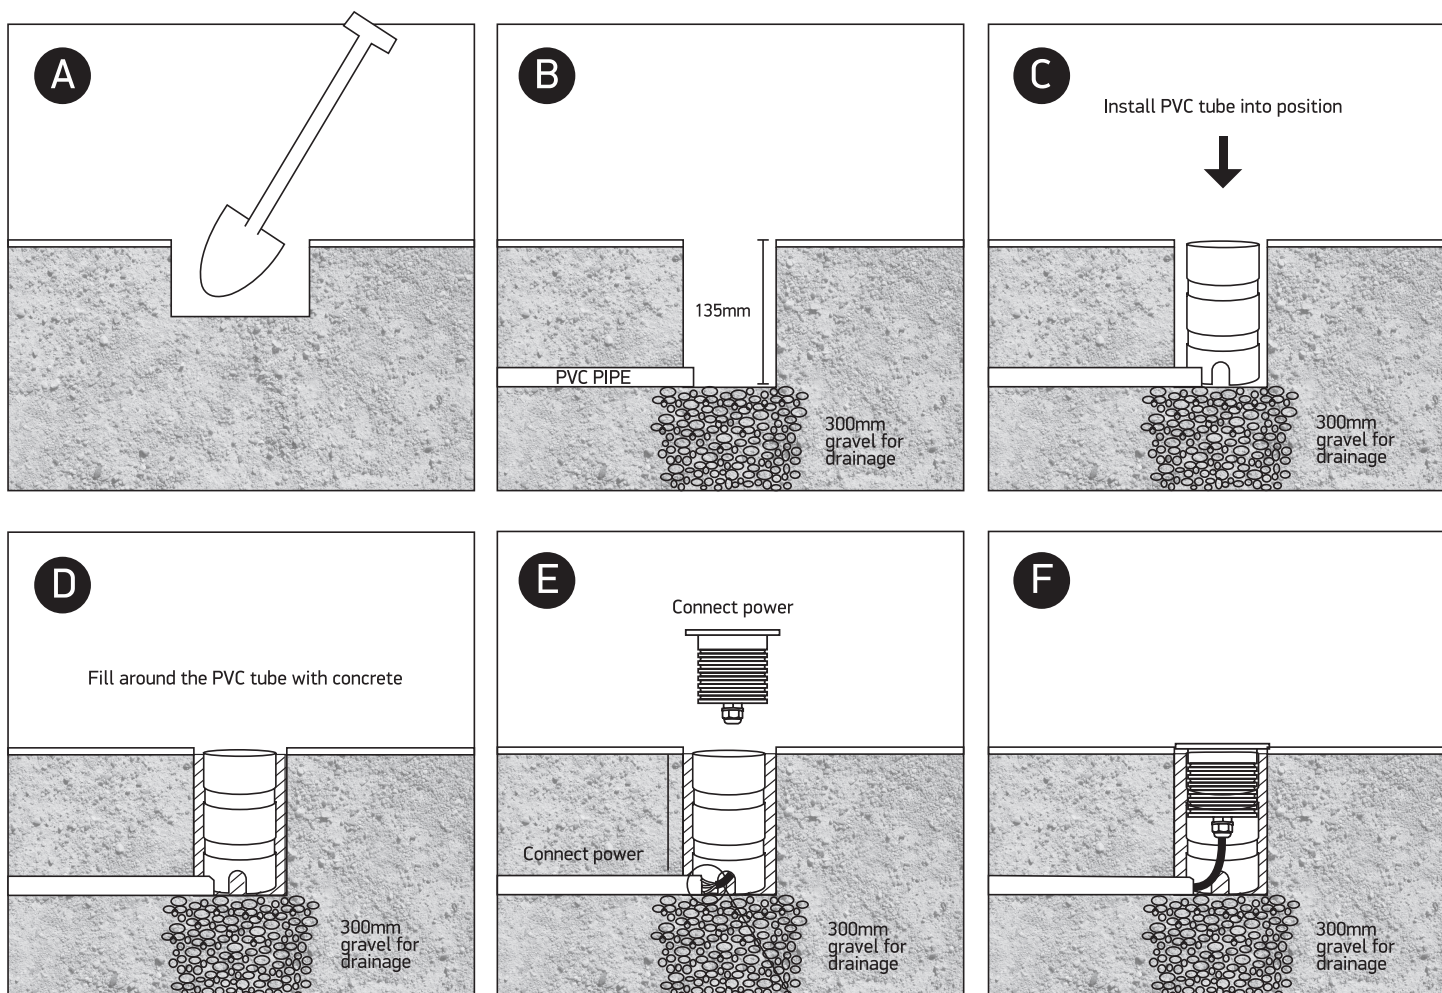

# INSTALLATION MANUAL

69056C

**ecoinground**

 24V DC | COB LED | 9W | IP67 | Aluminium  
 Requires 24V DC driver.

**80 CRI**

125mm

**one**  
 LIGHT

## Warnings:

1. Make sure that the product is installed properly before connecting to electricity.
2. Do not cover the fitting.
3. Maintenance and installation should only be carried out by a professional electrician.