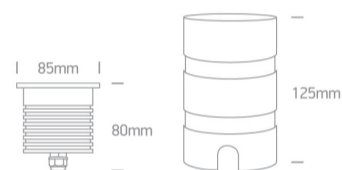

19 Wall Recessed & Inground>The Dark Light Inground Range

69056C/W

9W COB LED inground, IP67.

Requires 24V driver.

Complies with standard EN60598-1 and any other specific standards.

Downloads

Dimensions

Must be ordered separately

89015V

Physical Specification

Item Group

19 Wall Recessed & Inground

Family

The Dark Light Inground Range

Order Code

69056C/W

Colour

Aluminium

Material

Natural Aluminium

Diffuser Material

Glass

Shape	Circular
Height	80mm
Diameter	85mm
Cutout Hole Diameter	70mm
Inground	Yes
Depth Required	135mm + 300mm drainage
Indoor	Yes
Outdoor	Yes
Adjustable	No
IK Rating	8

Illumination Data

Colour Temperature	3000K
Lumen Output	720lm
Light Efficiency	80lm/W
CRI	80

Beam Angle

38°

Завантажено з mamadecor.ua

Illumination Diagram

Dark Light

Yes