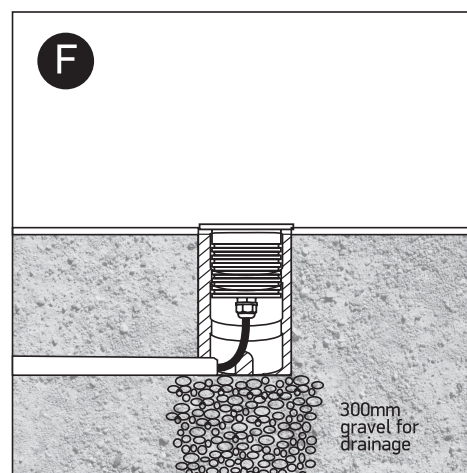

# INSTALLATION MANUAL

69056B

ecoinground

24V DC | COB LED | 7W | IP67 | Aluminium  
Requires 24V DC driver.

80 CRI

95mm

one  
LIGHT