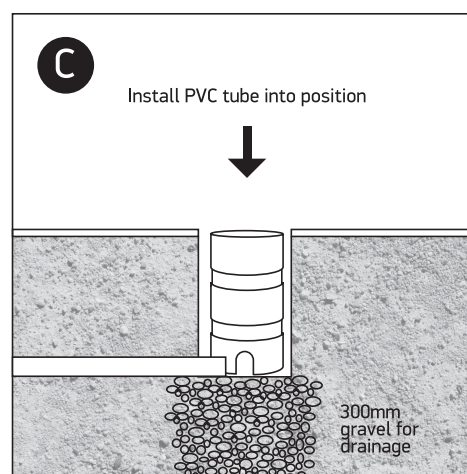

# INSTALLATION MANUAL

69056B

ecoinground

24V DC | COB LED | 7W | IP67 | Aluminium  
Requires 24V DC driver.

80 CRI

95mm

one  
LIGHT