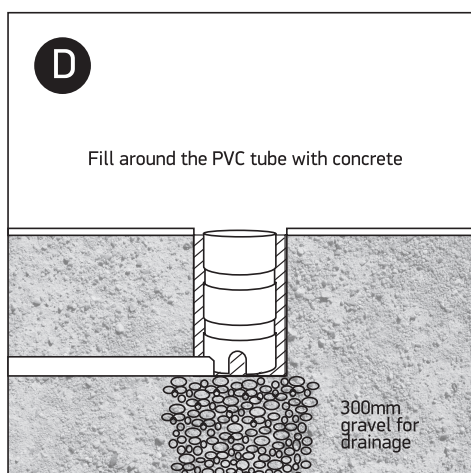

# INSTALLATION MANUAL

69056B

ecoinground

24V DC | COB LED | 7W | IP67 | Aluminium  
Requires 24V DC driver.

80 CRI

95mm

one  
LIGHT