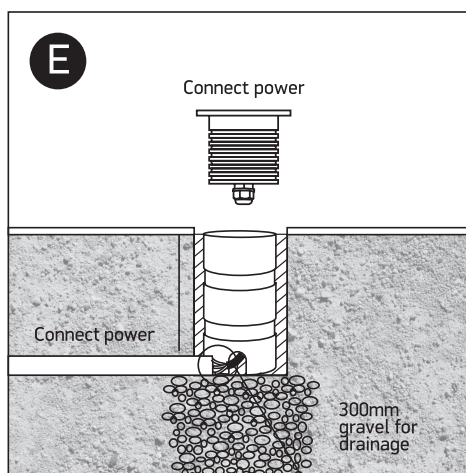

# INSTALLATION MANUAL

69056B

ecoinground

24V DC | COB LED | 7W | IP67 | Aluminium  
Requires 24V DC driver.

80 CRI

95mm

one  
LIGHT