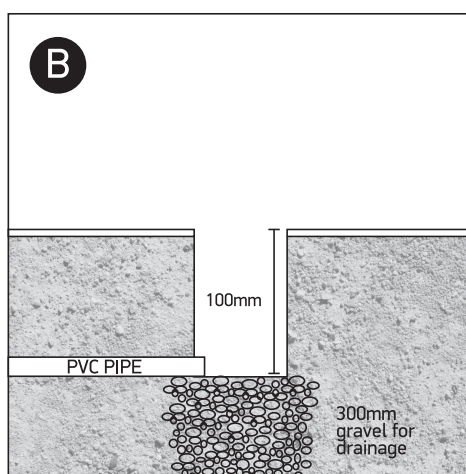

# INSTALLATION MANUAL

69056B

ecoinground

24V DC | COB LED | 7W | IP67 | Aluminium  
Requires 24V DC driver.

80 CRI

95mm

one  
LIGHT