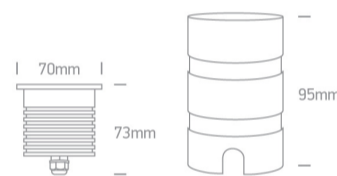

19 Wall Recessed & Inground>The Dark Light Inground Range

69056B/W

7W COB LED inground, IP67.

Requires 24V driver.

Complies with standard EN60598-1 and any other specific standards.

Downloads

Dimensions

Must be ordered separately

89015V

Physical Specification

Item Group

19 Wall Recessed & Inground

Family

The Dark Light Inground Range

Order Code

69056B/W

Colour

Aluminium

Material

Natural Aluminium

Diffuser Material

Glass

Shape	Circular
Height	73mm
Diameter	70mm
Cutout Hole Diameter	60mm
Inground	Yes
Depth Required	100mm + 300mm drainage
Indoor	Yes
Outdoor	Yes
IK Rating	8

Illumination Data

Colour Temperature	3000K
Lumen Output	560lm
Light Efficiency	80lm/W
CRI	80
Beam Angle	38°

Dark Light

Yes

Packing Info

Pcs/Carton

36

Barcode