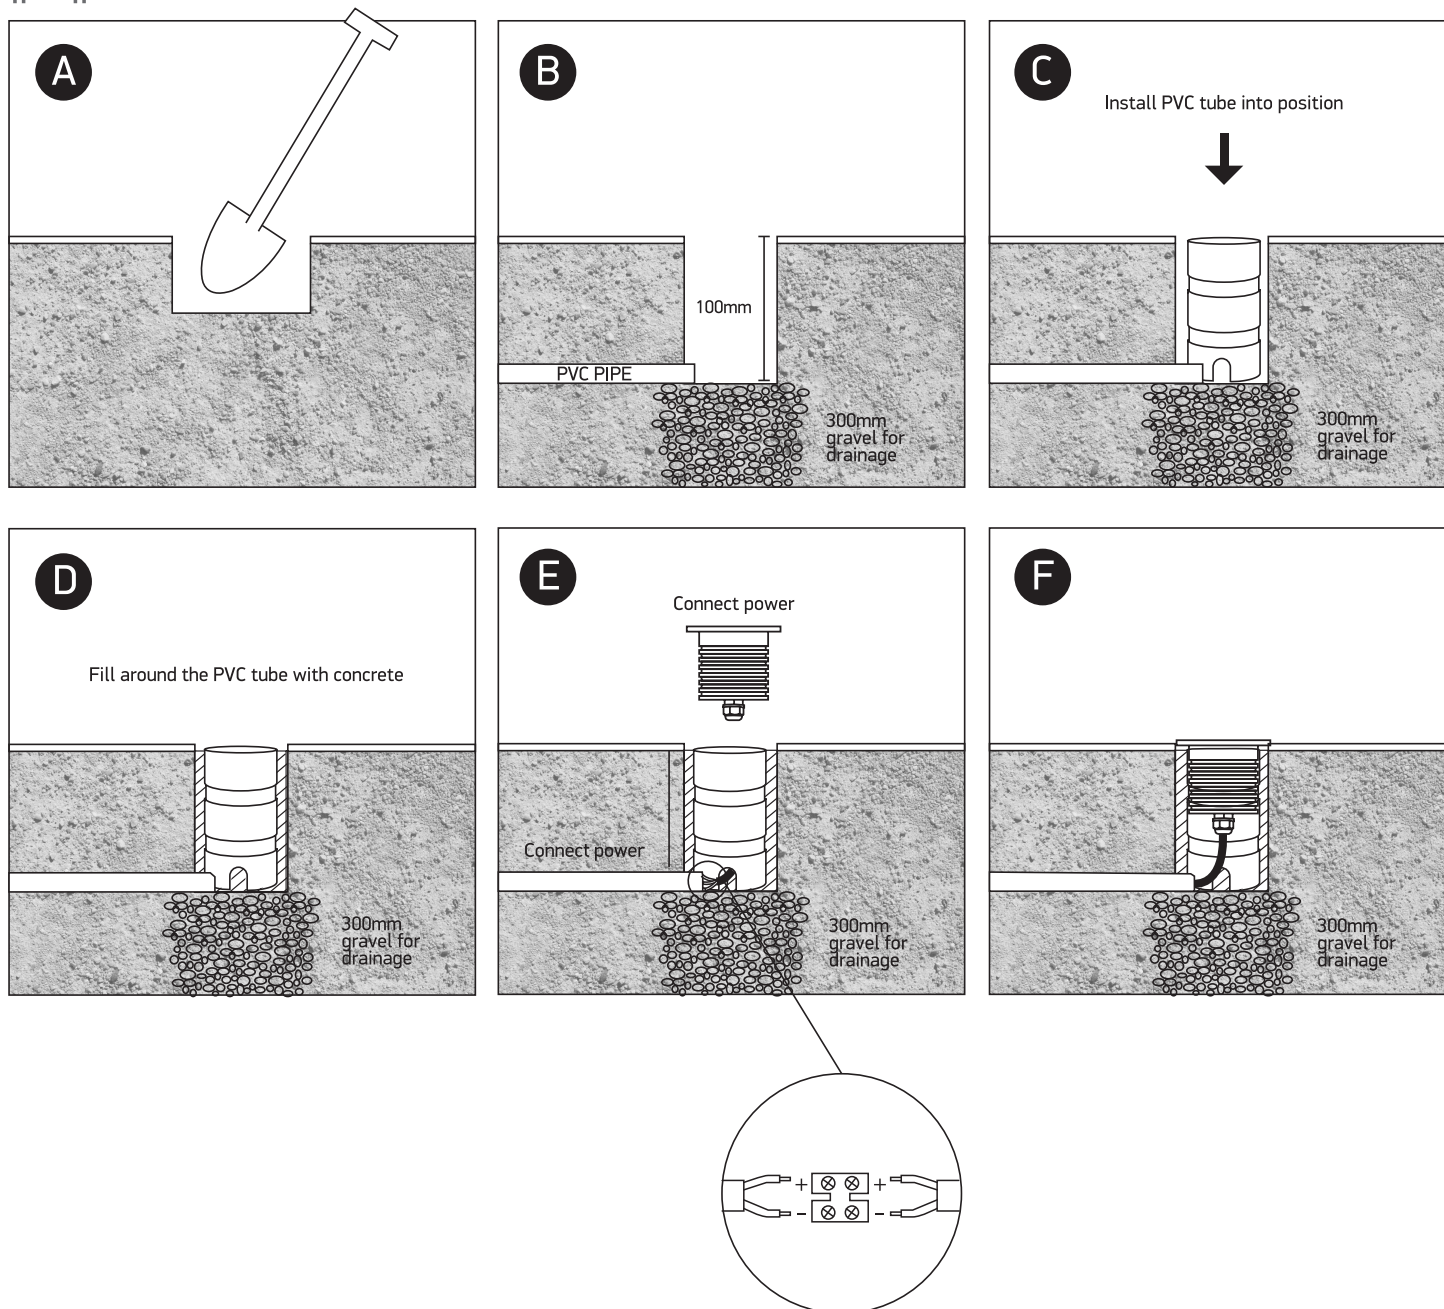

INSTALLATION MANUAL

69056A

ecoinground

24V DC | COB LED | 3W | IP67 | Aluminium
Requires 24V DC driver.

80 CRI

one
LIGHT

Warnings:

1. Make sure that the product is installed properly before connecting to electricity.
2. Do not cover the fitting.
3. Maintenance and installation should only be carried out by a professional electrician.