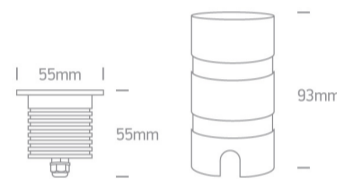

19 Wall Recessed & Inground>The Dark Light Inground Range

69056A/W

3W COB LED inground, IP67.

Requires 24V driver.

Complies with standard EN60598-1 and any other specific standards.

Downloads

Dimensions

Must be ordered separately

89015V

Physical Specification

Item Group

19 Wall Recessed & Inground

Family

The Dark Light Inground Range

Order Code

69056A/W

Colour

Aluminium

Material

Natural Aluminium

Diffuser Material

Glass

Shape	Circular
Height	55mm
Diameter	55mm
Cutout Hole Diameter	50mm
Inground	Yes
Depth Required	100mm + 300mm drainage
Indoor	Yes
Outdoor	Yes
IK Rating	8

Illumination Data

Colour Temperature	3000K
Lumen Output	240lm
Light Efficiency	80lm/W
CRI	80
Beam Angle	38°

Dark Light

Yes

Packing Info

Pcs/Carton

50

Barcode