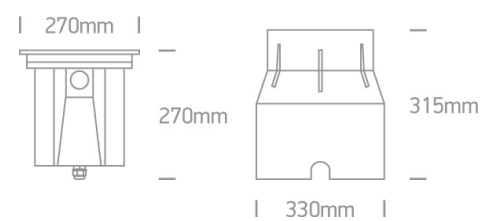

19 Wall Recessed & Inground>The COB Inground Adjustable Range

69054A/W

30W COB LED inground IP67, stainless steel 316, adjustable range.

AC LED .

Complies with standard EN60598-1 and any other specific standards.

Downloads

Dimensions

Gallery

Physical Specification

Item Group

19 Wall Recessed & Inground

Family

The COB Inground Adjustable Range

Shape

Circular

Height	270mm
Diameter	270mm
Cutout Hole Diameter	330mm
Inground	Yes
Depth Required	330mm + 300mm drainage
Indoor	Yes
Outdoor	Yes
Adjustable	1 Direction
IK Rating	10

Electrical Characteristics

Colour Temperature	3000K
Lumen Output	2000lm
Light Efficiency	66,67lm/W

CRI	80
Beam Angle	20°
Illumination Diagram	

Packing Info

Box Length	34cm
Box Width	34cm
Box Height	35cm
Pcs/Carton	1
Barcode	5291889057291
HS Code	9405409900